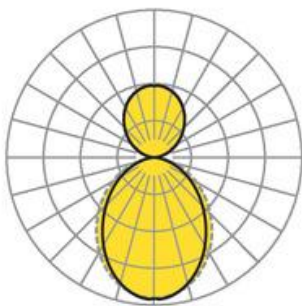

Pendant system luminaire. Aluminum profile incl. LED-unit, naturally anodised. Housing colour traffic white RAL 9016. Direct/indirect distribution. Constant indirect share via white-opal, satin-finished acrylic diffuser throughout all system components. Direct share via white-opal, satin finished acrylic endless diffuser serio-G. Feed-in and through wiring plug-in system 10A. For system profile serio-HIT LB one wire suspension is in scope of delivery. Available accessories: face-ends with wire suspension incl. connection cord and canopy set serio-HITE LED A/E Set 3x0,75 vw (5430137101); connection cord serio-AL 3x0,75 (5430037105); endless diffuser 6m serio-G/06000 LED (5430600180); 10m serio-G/10000 LED (5431000180); 20m serio-G/20000 LED (5432000180);

Dimensions

- Dimensions LxWxH/DxH: 1685 x 61 x 106 (mm)
- Pendant length min/max: 150 / 2000 (mm)
- Mounting distance A1: 1685 (mm)
- Weight (net): 6.2 (kg)

Lighting/Electrical

- Placement: LED, Colour rendering/Light colour CRI ≥ 80 / 4000K
- Direct/Indirect: 64 % / 36 %
- UGR lat/lon: 19.7 / 21.0
- Luminaire luminous flux: 4800 (lm)
- LED service life: 50000h L80/B10 (Tq 25°C)
- Luminaire luminous efficacy: 123 (lm/W)
- System output: 39 (W)
- Controller: Electronic driver (2 pcs.)
- Mains voltage max.: 230 V / 50 Hz