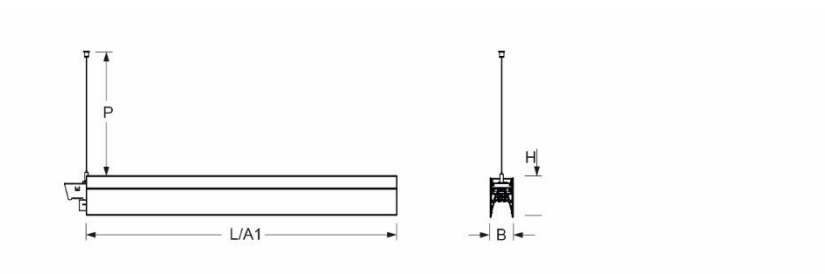

Pendant system luminaire. Aluminum profile incl. LED-unit, naturally anodised. Housing colour traffic white RAL 9016. Direct/indirect distribution. Constant indirect share via white-opal, satin-finished acrylic diffuser throughout all system components. Direct share via white-opal, satin finished acrylic endless diffuser serio-G. Feed-in and through wiring plug-in system 10A. For system profile serio-HIT LB one wire suspension is in scope of delivery. Available accessories: face-ends with wire suspension incl. connection cord and canopy set serio-HITE LED A/E Set 3x0,75 vw (5430137101); connection cord serio-AL 3x0,75 (5430037105); endless diffuser 6m serio-G/06000 LED (5430600180); 10m serio-G/10000 LED (5431000180); 20m serio-G/20000 LED (5432000180);

- Article No.: 5436044101
- Housing material: Aluminium
- Housing colour: traffic white RAL 9016
- Light distribution: direct/indirect distribution
- Type of installation: Pendant light strip mounting
- Certification mark: IP 20, Protection class I, F, Indoor, CE

Dimensions

- Dimensions LxWxH/DxH: 1685 x 61 x 106 (mm)
- Pendant length min/max: 150 / 2000 (mm)
- Mounting distance A1: 1685 (mm)
- Weight (net): 6.2 (kg)

Lighting/Electrical

- Placement: LED, Colour rendering/Light colour CRI ≥ 80 / 4000K
- Direct/Indirect: 64 % / 36 %
- UGR lat/lon: 19.7 / 21.0
- Luminaire luminous flux: 4800 (lm)
- LED service life: 50000h L80/B10 (Tq 25°C)
- Luminaire luminous efficacy: 123 (lm/W)
- System output: 39 (W)
- Controller: Electronic driver (2 pcs.)
- Mains voltage max.: 230 V / 50 Hz