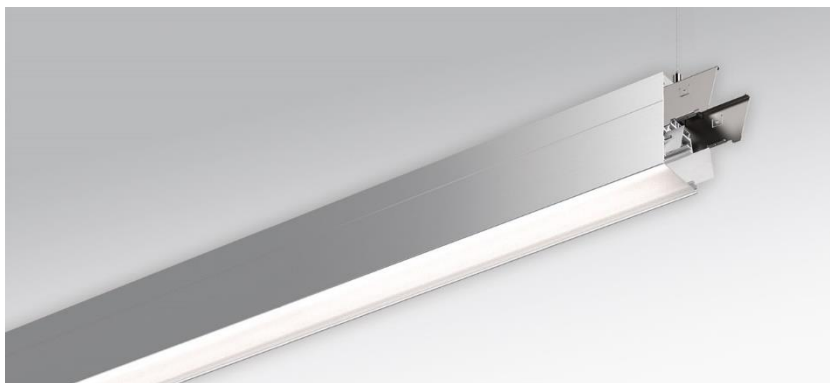

Pendant system luminaire. Aluminum profile incl. LED-unit, naturally anodised. Housing colour natural anodised aluminum. Direct/indirect distribution. Constant indirect share via white-opal, satin-finished acrylic diffuser throughout all system components. Direct share via white-opal, satin finished acrylic endless diffuser serio-G. Feed-in and through wiring plug-in system 10A. For system profile serio-HIT LB one wire suspension is in scope of delivery. Available accessories: face-ends with wire suspension incl. connection cord and canopy set serio-HITE LED A/E Set 3x0,75 (5430137105); connection cord serio-AL 3x0,75 (5430037105); endless diffuser 6m serio-G/06000 LED (5430600180); 10m serio-G/10000 LED (5431000180); 20m serio-G/20000 LED (5432000180);

- Article No.: 5435144105
- Housing material: Aluminium
- Housing colour: natural anodised aluminum
- Light distribution: direct/indirect distribution
- Type of installation: Pendant light strip mounting
- Certification mark: IP 20, Protection class I, F, Indoor, CE

## Dimensions

- Dimensions LxWxH/DxH: 1405 x 61 x 106 (mm)
- Pendant length min/max: 150 / 2000 (mm)
- Mounting distance A1: 1405 (mm)
- Weight (net): 5.3 (kg)