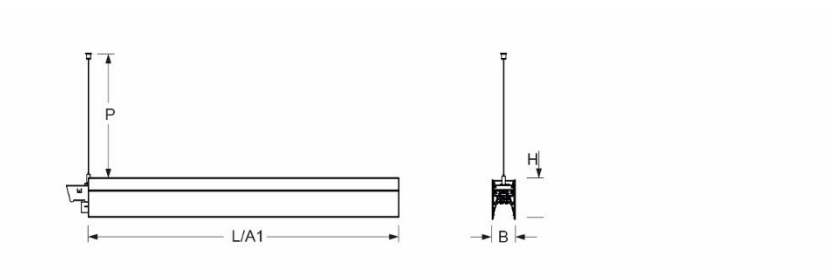

Pendant system luminaire. Aluminum profile incl. LED-unit, naturally anodised. Housing colour natural anodised aluminum. Direct/indirect distribution. Constant indirect share via white-opal, satin-finished acrylic diffuser throughout all system components. Direct share via white-opal, satin finished acrylic endless diffuser serio-G. Feed-in and through wiring plug-in system 10A. For system profile serio-HIT LB one wire suspension is in scope of delivery. Available accessories: face-ends with wire suspension incl. connection cord and canopy set serio-HITE LED A/E Set 3x0,75 (5430137105); connection cord serio-AL 3x0,75 (5430037105); endless diffuser 6m serio-G/06000 LED (5430600180); 10m serio-G/10000 LED (5431000180); 20m serio-G/20000 LED (5432000180);

- Article No.: 5435144105
- Housing material: Aluminium
- Housing colour: natural anodised aluminum
- Light distribution: direct/indirect distribution
- Type of installation: Pendant light strip mounting
- Certification mark: IP 20, Protection class I, F, Indoor, CE

## Dimensions

- Dimensions LxWxH/DxH: 1405 x 61 x 106 (mm)
- Pendant length min/max: 150 / 2000 (mm)
- Mounting distance A1: 1405 (mm)
- Weight (net): 5.3 (kg)