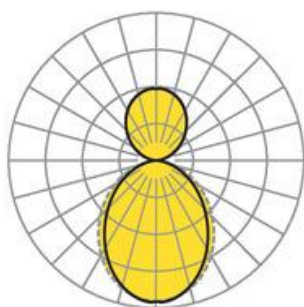

Lighting/Electrical

- Placement: LED, Colour rendering/Light colour CRI ≥ 80 / 4000K
- Direct/Indirect: 64 % / 36 %
- UGR lat/lon: 22.1 / 23.3
- Luminaire luminous flux: 7900 (lm)
- LED service life: 50000h L80/B10 (Tq 25°C)
- Luminaire luminous efficacy: 113 (lm/W)
- System output: 70 (W)
- Controller: Electronic driver (2 pcs.)
- Mains voltage max.: 230 V / 50 Hz
- Driver/Breaker: 8 pieces/B10
 13 pieces/B16 | 13 pieces/C10 | 21 pieces/C16
- Energy efficiency class: C