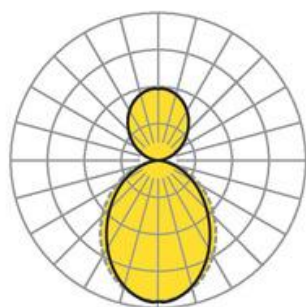

Pendant system luminaire. Aluminum profile incl. LED-unit, naturally anodised. Housing colour black RAL 9005. Direct/indirect distribution, separately dimmable. Constant indirect share via white-opal, satin-finished acrylic diffuser throughout all system components. Direct share via white-opal, satin finished acrylic endless diffuser serio-G. Feed-in and through wiring plug-in system 10A. For system profile serio-HIT LB one wire suspension is in scope of delivery. Available accessories: face-ends with wire suspension incl. connection cord and canopy set serio-HITE LED A/E Set 5x0,75 sw (5430157104); connection cord serio-AL 5x0,75 (5430057105); endless diffuser 6m serio-G/06000 LED (5430600180); 10m serio-G/10000 LED (5431000180); 20m serio-G/20000 LED (5432000180);

Dimensions

- Dimensions LxWxH/DxH: 1405 x 61 x 106 (mm)
- Pendant length min/max: 150 / 2000 (mm)
- Mounting distance A1: 1405 (mm)
- Weight (net): 5.3 (kg)

Lighting/Electrical

- Placement: LED, Colour rendering/Light colour CRI ≥ 80 / 4000K
- Direct/Indirect: 64 % / 36 %
- UGR lat/lon: 22.1 / 23.3
- Luminaire luminous flux: 7900 (lm)
- LED service life: 50000h L80/B10 (Tq 25°C)
- Luminaire luminous efficacy: 113 (lm/W)
- System output: 70 (W)
- Controller: Electronic driver DALI (2 pcs.)
- Mains voltage max.: 230 V / 50 Hz
- Driver/Breaker: 12 pieces/B10
20 pieces/B16|21 pieces/C10|33 pieces/C16
- Energy efficiency class: C