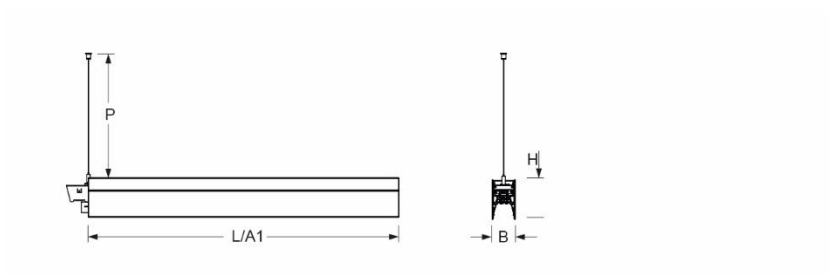

Pendant system luminaire. Aluminum profile incl. LED-unit, naturally anodised. Housing colour black RAL 9005. Direct/indirect distribution, separately dimmable. Constant indirect share via white-opal, satin-finished acrylic diffuser throughout all system components. Direct share via white-opal, satin finished acrylic endless diffuser serio-G. Feed-in and through wiring plug-in system 10A. For system profile serio-HIT LB one wire suspension is in scope of delivery. Available accessories: face-ends with wire suspension incl. connection cord and canopy set serio-HITE LED A/E Set 5x0,75 sw (5430157104); connection cord serio-AL 5x0,75 (5430057105); endless diffuser 6m serio-G/06000 LED (5430600180); 10m serio-G/10000 LED (5431000180); 20m serio-G/20000 LED (5432000180);

- Article No.: 5435146604
- Housing material: Aluminium
- Housing colour: black RAL 9005
- Light distribution: direct/indirect distribution
- Type of installation: Pendant light strip mounting
- Certification mark: IP 20, Protection class I, F, Indoor, CE

Dimensions

- Dimensions LxWxH/DxH: 1405 x 61 x 106 (mm)
- Pendant length min/max: 150 / 2000 (mm)
- Mounting distance A1: 1405 (mm)
- Weight (net): 5.3 (kg)

Lighting/Electrical

- Placement: LED, Colour rendering/Light colour CRI ≥ 80 / 4000K
- Direct/Indirect: 64 % / 36 %
- UGR lat/lon: 22.1 / 23.3
- Luminaire luminous flux: 7900 (lm)
- LED service life: 50000h L80/B10 (Tq 25°C)
- Luminaire luminous efficacy: 113 (lm/W)
- System output: 70 (W)
- Controller: Electronic driver DALI (2 pcs.)
- Mains voltage max.: 230 V / 50 Hz
- Driver/Breaker: 12 pieces/B10
20 pieces/B16|21 pieces/C10|33 pieces/C16
- Energy efficiency class: C