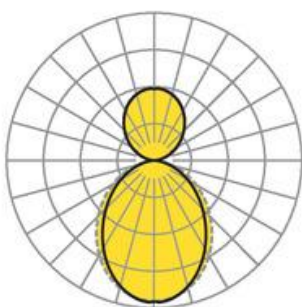

Lighting/Electrical

- Placement: LED, Colour rendering/Light colour CRI ≥ 80 / 4000K
- Direct/Indirect: 64 % / 36 %
- UGR lat/lon: 22.0 / 23.3
- Luminaire luminous flux: 6200 (lm)
- LED service life: 50000h L80/B10 (Tq 25°C)
- Luminaire luminous efficacy: 112 (lm/W)
- System output: 55 (W)
- Controller: Electronic driver DALI (2 pcs.)
- Mains voltage max.: 230 V / 50 Hz
- Driver/Breaker: 12 pieces/B10
20 pieces/B16|21 pieces/C10|33 pieces/C16
- Energy efficiency class: C