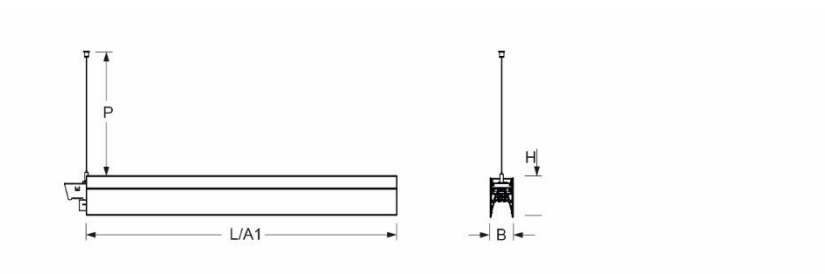

Pendant system luminaire. Aluminum profile incl. LED-unit, naturally anodised. Housing colour black RAL 9005. Direct/indirect distribution, separately dimmable. Constant indirect share via white-opal, satin-finished acrylic diffuser throughout all system components. Direct share via white-opal, satin finished acrylic endless diffuser serio-G. Feed-in and through wiring plug-in system 10A. For system profile serio-HIT LB one wire suspension is in scope of delivery. Available accessories: face-ends with wire suspension incl. connection cord and canopy set serio-HITE LED A/E Set 5x0,75 sw (5430157104); connection cord serio-AL 5x0,75 (5430057105); endless diffuser 6m serio-G/06000 LED (5430600180); 10m serio-G/10000 LED (5431000180); 20m serio-G/20000 LED (5432000180);

- Article No.: 5434146604
- Housing material: Aluminium
- Housing colour: black RAL 9005
- Light distribution: direct/indirect distribution
- Type of installation: Pendant light strip mounting
- Certification mark: IP 20, Protection class I, F, Indoor, CE

## Dimensions

- Dimensions LxWxH/DxH: 1125 x 61 x 106 (mm)
- Pendant length min/max: 150 / 2000 (mm)
- Mounting distance A1: 1125 (mm)
- Weight (net): 4.5 (kg)