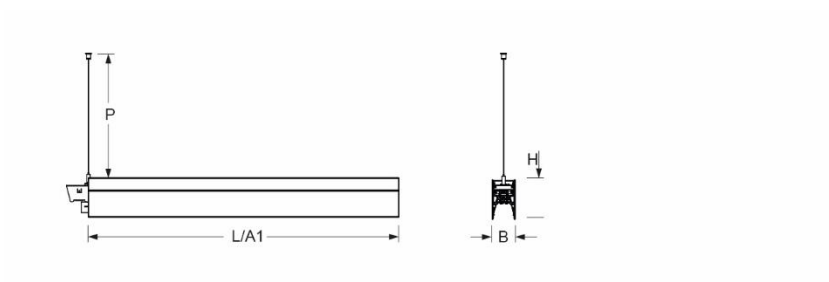

Pendant system luminaire. Aluminum profile incl. LED-unit, naturally anodised. Housing colour natural anodised aluminum. Direct/indirect distribution, separately dimmable. Constant indirect share via white-opal, satin-finished acrylic diffuser throughout all system components. Direct share via white-opal, satin finished acrylic endless diffuser serio-G. Feed-in and through wiring plug-in system 10A. For system profile serio-HIT LB one wire suspension is in scope of delivery. Available accessories: face-ends with wire suspension incl. connection cord and canopy set serio-HITE LED A/E Set 5x0,75 (5430157105); connection cord serio-AL 5x0,75 (5430057105); endless diffuser 6m serio-G/06000 LED (5430600180); 10m serio-G/10000 LED (5431000180); 20m serio-G/20000 LED (5432000180);

- Article No.: 5434146605
- Housing material: Aluminium
- Housing colour: natural anodised aluminum
- Light distribution: direct/indirect distribution
- Type of installation: Pendant light strip mounting
- Certification mark: IP 20, Protection class I, F, Indoor, CE

## Dimensions

- Dimensions LxWxH/DxH: 1125 x 61 x 106 (mm)
- Pendant length min/max: 150 / 2000 (mm)
- Mounting distance A1: 1125 (mm)
- Weight (net): 4.5 (kg)