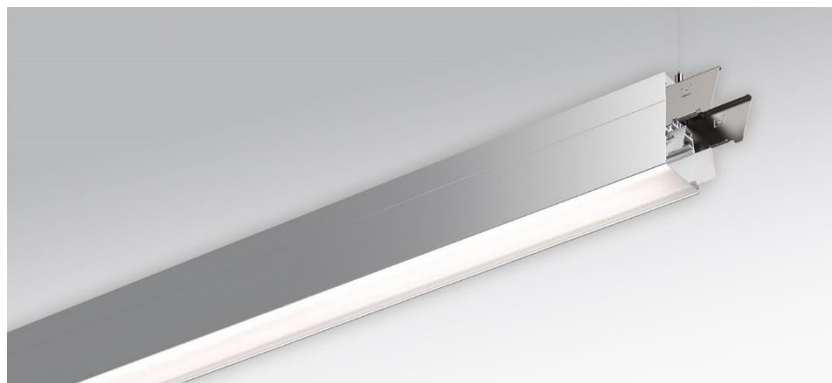

Pendant system luminaire. Aluminum profile incl. LED-unit, naturally anodised. Housing colour natural anodised aluminum. Direct/indirect distribution, separately dimmable. Constant indirect share via white-opal, satin-finished acrylic diffuser throughout all system components. Direct share via white-opal, satin finished acrylic endless diffuser serio-G. Feed-in and through wiring plug-in system 10A. For system profile serio-HIT LB one wire suspension is in scope of delivery. Available accessories: face-ends with wire suspension incl. connection cord and canopy set serio-HITE LED A/E Set 5x0,75 (5430157105); connection cord serio-AL 5x0,75 (5430057105); endless diffuser 6m serio-G/06000 LED (5430600180); 10m serio-G/10000 LED (5431000180); 20m serio-G/20000 LED (5432000180);

- Article No.: 5434146605
- Housing material: Aluminium
- Housing colour: natural anodised aluminum
- Light distribution: direct/indirect distribution
- Type of installation: Pendant light strip mounting
- Certification mark: IP 20, Protection class I, F, Indoor, CE

## Dimensions

- Dimensions LxWxH/DxH: 1125 x 61 x 106 (mm)
- Pendant length min/max: 150 / 2000 (mm)
- Mounting distance A1: 1125 (mm)
- Weight (net): 4.5 (kg)