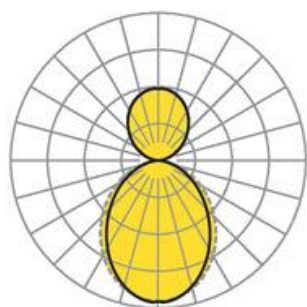

Lighting/Electrical

- Placement: LED, Colour rendering/Light colour CRI ≥ 80 / 4000K
- Direct/Indirect: 64 % / 36 %
- UGR lat/lon: 22.0 / 23.3
- Luminaire luminous flux: 6200 (lm)
- LED service life: 50000h L80/B10 (Tq 25°C)
- Luminaire luminous efficacy: 112 (lm/W)
- System output: 55 (W)
- Controller: Electronic driver DALI (2 pcs.)
- Mains voltage max.: 230 V / 50 Hz
- Driver/Breaker: 12 pieces/B10
20 pieces/B16|21 pieces/C10|33 pieces/C16
- Energy efficiency class: C