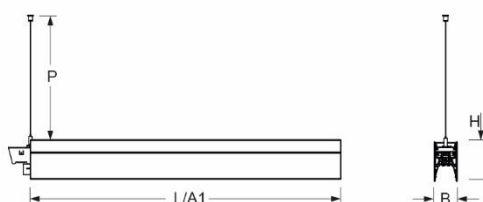

Pendant system luminaire. Aluminum profile incl. LED-unit, naturally anodised. Housing colour natural anodised aluminum. Direct/indirect distribution, separately dimmable. Constant indirect share via white-opal, satin-finished acrylic diffusor throughout all system components. Direct share via white-opal, satin finished acrylic endless diffusor serio-G. Feed-in and through wiring plug-in system 10A. 1 control gear with 2 addressable channels. For system profile serio-HIT LB one wire suspension is in scope of delivery. Als Zubehör erhältlich: Stirnseiten mit Abhängung und Anschlussleitung Set serio-HITE LED A/E Set 5x0,75 sw (5430157104); Anschlussleitung serio-AL 5x0,75 (5430057105); Endlosdiffusor 6m serio-G/06000 LED (5430600180); 10m serio-G/10000 LED (5431000180); 20m serio-G/20000 LED (5432000180);

- Article No.: 5433126905
- Housing material: Aluminium
- Housing colour: natural anodised aluminum
- Light distribution: direct/indirect distribution
- Type of installation: Pendant light strip mounting
- Certification mark: IP 20, Protection class I, F, Indoor, CE

Dimensions

- Dimensions LxWxH/DxH: 845 x 61 x 106 (mm)
- Pendant length min/max: 150 / 2000 (mm)
- Mounting distance A1: 845 (mm)
- Weight (net): 3.1 (kg)

Lighting/Electrical

- Placement: LED, Colour rendering/Light colour CRI ≥ 90 / 2700K-6500K continuously adjustable
- Direct/Indirect: 64 % / 36 %
- UGR lat/lon: 21.9 / 23.1
- Luminaire luminous flux: 4500 (lm)
- LED service life: 50000h L80/B10 (Tq 25°C)
- Luminaire luminous efficacy: 87 (lm/W)
- System output: 51 (W)
- Controller: Electronic driver DALI device type 8 (1 pcs.)
- Mains voltage max.: 230 V / 50 Hz
- Driver/Breaker: 6 pieces/B10
10 pieces/B16|10 pieces/C10|16 pieces/C16
- Energy efficiency class: F