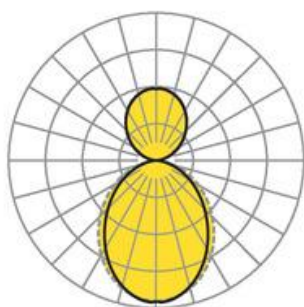

Pendant system luminaire. Aluminum profile incl. LED-unit, naturally anodised. Housing colour natural anodised aluminum. Direct/indirect distribution, separately dimmable. Constant indirect share via white-opal, satin-finished acrylic diffusor throughout all system components. Direct share via white-opal, satin finished acrylic endless diffusor serio-G. Feed-in and through wiring plug-in system 10A. 1 control gear with 2 addressable channels. For system profile serio-HIT LB one wire suspension is in scope of delivery. Als Zubehör erhältlich: Stirnseiten mit Abhängung und Anschlussleitung Set serio-HITE LED A/E Set 5x0,75 sw (5430157104); Anschlussleitung serio-AL 5x0,75 (5430057105); Endlosdiffusor 6m serio-G/06000 LED (5430600180); 10m serio-G/10000 LED (5431000180); 20m serio-G/20000 LED (5432000180);

Dimensions

- Dimensions LxWxH/DxH: 845 x 61 x 106 (mm)
- Pendant length min/max: 150 / 2000 (mm)
- Mounting distance A1: 845 (mm)
- Weight (net): 3.1 (kg)

Lighting/Electrical

- Placement: LED, Colour rendering/Light colour CRI ≥ 90 / 2700K-6500K continuously adjustable
- Direct/Indirect: 64 % / 36 %
- UGR lat/lon: 21.9 / 23.1
- Luminaire luminous flux: 4500 (lm)
- LED service life: 50000h L80/B10 (Tq 25°C)
- Luminaire luminous efficacy: 87 (lm/W)
- System output: 51 (W)
- Controller: Electronic driver DALI device type 8 (1 pcs.)
- Mains voltage max.: 230 V / 50 Hz
- Driver/Breaker: 6 pieces/B10
10 pieces/B16|10 pieces/C10|16 pieces/C16
- Energy efficiency class: F