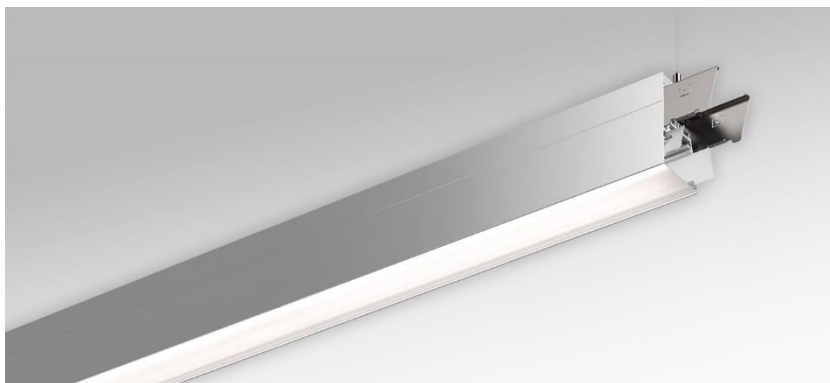

Pendant system luminaire. Aluminum profile incl. LED-unit, naturally anodised. Housing colour natural anodised aluminum. Direct/indirect distribution, separately dimmable. Constant indirect share via white-opal, satin-finished acrylic diffusor throughout all system components. Direct share via white-opal, satin finished acrylic endless diffusor serio-G. Feed-in and through wiring plug-in system 10A. 1 control gear with 2 addressable channels. For system profile serio-HIT LB one wire suspension is in scope of delivery. Als Zubehör erhältlich: Stirnseiten mit Abhängung und Anschlussleitung Set serio-HITE LED A/E Set 5x0,75 sw (5430157104); Anschlussleitung serio-AL 5x0,75 (5430057105); Endlosdiffusor 6m serio-G/06000 LED (5430600180); 10m serio-G/10000 LED (5431000180); 20m serio-G/20000 LED (5432000180);

- Article No.: 5433126905
- Housing material: Aluminium
- Housing colour: natural anodised aluminum
- Light distribution: direct/indirect distribution
- Type of installation: Pendant light strip mounting
- Certification mark: IP 20, Protection class I, F, Indoor, CE

Dimensions

- Dimensions LxWxH/DxH: 845 x 61 x 106 (mm)
- Pendant length min/max: 150 / 2000 (mm)
- Mounting distance A1: 845 (mm)
- Weight (net): 3.1 (kg)

Lighting/Electrical

- Placement: LED, Colour rendering/Light colour CRI ≥ 90 / 2700K-6500K continuously adjustable
- Direct/Indirect: 64 % / 36 %
- UGR lat/lon: 21.9 / 23.1
- Luminaire luminous flux: 4500 (lm)
- LED service life: 50000h L80/B10 (Tq 25°C)
- Luminaire luminous efficacy: 87 (lm/W)
- System output: 51 (W)
- Controller: Electronic driver DALI device type 8 (1 pcs.)
- Mains voltage max.: 230 V / 50 Hz
- Driver/Breaker: 6 pieces/B10
10 pieces/B16|10 pieces/C10|16 pieces/C16
- Energy efficiency class: F