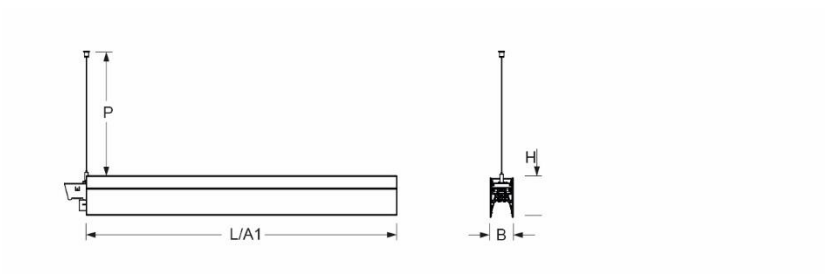

Pendant system luminaire. Aluminum profile incl. LED-unit, naturally anodised. Housing colour traffic white RAL 9016. Direct/indirect distribution. Constant indirect share via white-opal, satin-finished acrylic diffuser throughout all system components. Direct share via white-opal, satin finished acrylic endless diffuser serio-G. Feed-in and through wiring plug-in system 10A. For system profile serio-HIT LB one wire suspension is in scope of delivery. Available accessories: face-ends with wire suspension incl. connection cord and canopy set serio-HITE LED A/E Set 3x0,75 vw (5430137101); connection cord serio-AL 3x0,75 (5430037105); endless diffuser 6m serio-G/06000 LED (5430600180); 10m serio-G/10000 LED (5431000180); 20m serio-G/20000 LED (5432000180);

- Article No.: 5433044101
- Housing material: Aluminium
- Housing colour: traffic white RAL 9016
- Light distribution: direct/indirect distribution
- Type of installation: Pendant light strip mounting
- Certification mark: IP 20, Protection class I, F, Indoor, CE

## Dimensions

- Dimensions LxWxH/DxH: 845 x 61 x 106 (mm)
- Pendant length min/max: 150 / 2000 (mm)
- Mounting distance A1: 845 (mm)
- Weight (net): 3.1 (kg)