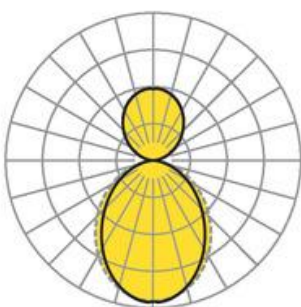

Lighting/Electrical

- Placement: LED, Colour rendering/Light colour CRI ≥ 80 / 4000K
- Direct/Indirect: 64 % / 36 %
- UGR lat/lon: 19.7 / 21.0
- Luminaire luminous flux: 2400 (lm)
- LED service life: 50000h L80/B10 (Tq 25°C)
- Luminaire luminous efficacy: 123 (lm/W)
- System output: 20 (W)
- Controller: Electronic driver (1 pcs.)
- Mains voltage max.: 230 V / 50 Hz