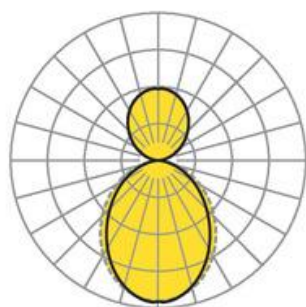

Pendant system luminaire. Aluminum profile incl. LED-unit, naturally anodised. Housing colour black RAL 9005. Direct/indirect distribution. Constant indirect share via white-opal, satin-finished acrylic diffuser throughout all system components. Direct share via white-opal, satin finished acrylic endless diffuser serio-G. Feed-in and through wiring plug-in system 10A. For system profile serio-HIT LB one wire suspension is in scope of delivery. Available accessories: face-ends with wire suspension incl. connection cord and canopy set serio-HITE LED A/E Set 3x0,75 sw (5430137104); connection cord serio-AL 3x0,75 (5430037105); endless diffuser 6m serio-G/06000 LED (5430600180); 10m serio-G/10000 LED (5431000180); 20m serio-G/20000 LED (5432000180);

Dimensions

- Dimensions LxWxH/DxH: 845 x 61 x 106 (mm)
- Pendant length min/max: 150 / 2000 (mm)
- Mounting distance A1: 845 (mm)
- Weight (net): 3.1 (kg)

Lighting/Electrical

- Placement: LED, Colour rendering/Light colour CRI ≥ 80 / 4000K
- Direct/Indirect: 64 % / 36 %
- UGR lat/lon: 19.7 / 21.0
- Luminaire luminous flux: 2400 (lm)
- LED service life: 50000h L80/B10 (Tq 25°C)
- Luminaire luminous efficacy: 123 (lm/W)
- System output: 20 (W)
- Controller: Electronic driver (1 pcs.)
- Mains voltage max.: 230 V / 50 Hz
- Driver/Breaker: 14 pieces/B10
23 pieces/B16|23 pieces/C10|38 pieces/C16
- Energy efficiency class: C