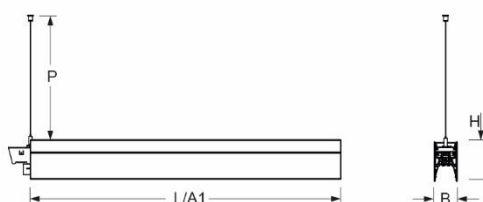

Pendant system luminaire. Aluminum profile incl. LED-unit, naturally anodised. Housing colour black RAL 9005. Direct/indirect distribution. Constant indirect share via white-opal, satin-finished acrylic diffuser throughout all system components. Direct share via white-opal, satin finished acrylic endless diffuser serio-G. Feed-in and through wiring plug-in system 10A. For system profile serio-HIT LB one wire suspension is in scope of delivery. Available accessories: face-ends with wire suspension incl. connection cord and canopy set serio-HITE LED A/E Set 3x0,75 sw (5430137104); connection cord serio-AL 3x0,75 (5430037105); endless diffuser 6m serio-G/06000 LED (5430600180); 10m serio-G/10000 LED (5431000180); 20m serio-G/20000 LED (5432000180);

- Article No.: 5433044104
- Housing material: Aluminium
- Housing colour: black RAL 9005
- Light distribution: direct/indirect distribution
- Type of installation: Pendant light strip mounting
- Certification mark: IP 20, Protection class I, F, Indoor, CE

Dimensions

- Dimensions LxWxH/DxH: 845 x 61 x 106 (mm)
- Pendant length min/max: 150 / 2000 (mm)
- Mounting distance A1: 845 (mm)
- Weight (net): 3.1 (kg)

Lighting/Electrical

- Placement: LED, Colour rendering/Light colour CRI ≥ 80 / 4000K
- Direct/Indirect: 64 % / 36 %
- UGR lat/lon: 19.7 / 21.0
- Luminaire luminous flux: 2400 (lm)
- LED service life: 50000h L80/B10 (Tq 25°C)
- Luminaire luminous efficacy: 123 (lm/W)
- System output: 20 (W)
- Controller: Electronic driver (1 pcs.)
- Mains voltage max.: 230 V / 50 Hz
- Driver/Breaker: 14 pieces/B10
23 pieces/B16|23 pieces/C10|38 pieces/C16
- Energy efficiency class: C