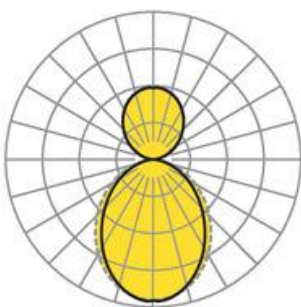

Lighting/Electrical

- Placement: LED, Colour rendering/Light colour CRI ≥ 80 / 4000K
- Direct/Indirect: 64 % / 36 %
- UGR lat/lon: 22.0 / 23.3
- Luminaire luminous flux: 6200 (lm)
- LED service life: 050000h L80/B10
- Luminaire luminous efficacy: 112 (lm/W)
- System output: 55 (W)
- Controller: Electronic driver (1 pcs.)
- Mains voltage max.: 230 V / 50 Hz
- Energy efficiency class: C