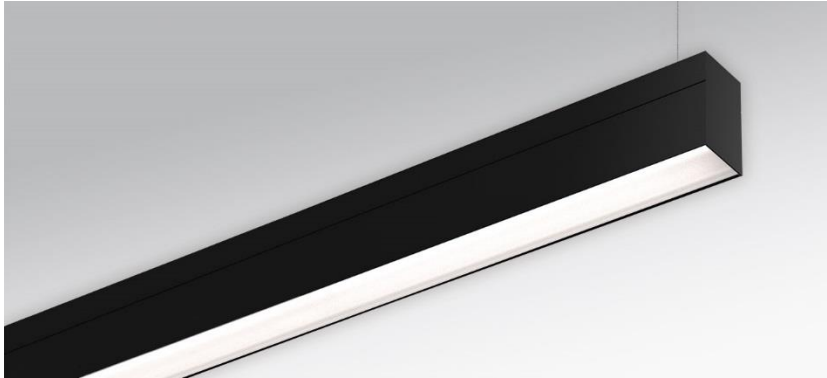

Pendant luminaire. Aluminium profile, naturally anodised. Face ends sheet steel. Textured paint black (similar to RAL 9005). Housing colour black RAL 9005. Direct- and indirect distribution via white-opal, satin-finished acrylic diffuser. Translucent connection cable pre-mounted. Single wire suspension with quick-adjust coupling, free height adjustment between 150 and 2000mm.

- Article No.: 5434144184
- Housing material: Aluminium
- Housing colour: black RAL 9005
- Light distribution: direct/indirect distribution
- Type of installation: Pendant individual mounting
- Certification mark: IP 20, Protection class I, F, Indoor, CE

## Dimensions

- Dimensions LxWxH/DxH: 1127 x 61 x 106 (mm)
- Pendant length min/max: 150 / 2000 (mm)
- Mounting distance A1: 1025 (mm)
- Weight (net): 4.3 (kg)