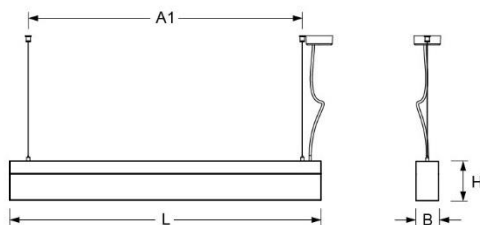

Pendant luminaire. Aluminium profile, naturally anodised. Face ends sheet steel. Textured paint black (similar to RAL 9005). Housing colour black RAL 9005. Direct- and indirect distribution via white-opal, satin-finished acrylic diffuser. Translucent connection cable pre-mounted. Single wire suspension with quick-adjust coupling, free height adjustment between 150 and 2000mm.

- Article No.: 5434144184
- Housing material: Aluminium
- Housing colour: black RAL 9005
- Light distribution: direct/indirect distribution
- Type of installation: Pendant individual mounting
- Certification mark: IP 20, Protection class I, F, Indoor, CE

## Dimensions

- Dimensions LxWxH/DxH: 1127 x 61 x 106 (mm)
- Pendant length min/max: 150 / 2000 (mm)
- Mounting distance A1: 1025 (mm)
- Weight (net): 4.3 (kg)