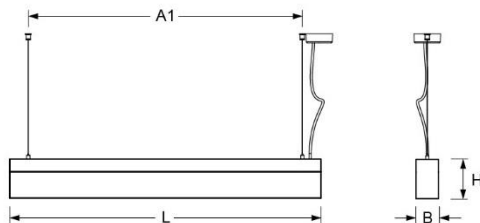

Pendant luminaire. Aluminium profile, naturally anodised. Face ends sheet steel. Textured paint traffic white (similar to RAL 9016). Housing colour traffic white RAL 9016. Direct- and indirect distribution via white-opal, satin-finished acrylic diffusor, separately dimmable. Translucent connection cable pre-mounted. Single wire suspension with quick-adjust coupling, free height adjustment between 150 and 2000mm.

- Article No.: 5434126981
- Housing material: Aluminium
- Housing colour: traffic white RAL 9016
- Light distribution: direct/indirect distribution
- Type of installation: Pendant individual mounting
- Certification mark: IP 20, Protection class I, F, Indoor, CE

## Dimensions

- Dimensions LxWxH/DxH: 1127 x 61 x 106 (mm)
- Pendant length min/max: 150 / 2000 (mm)
- Mounting distance A1: 1025 (mm)
- Weight (net): 4.7 (kg)