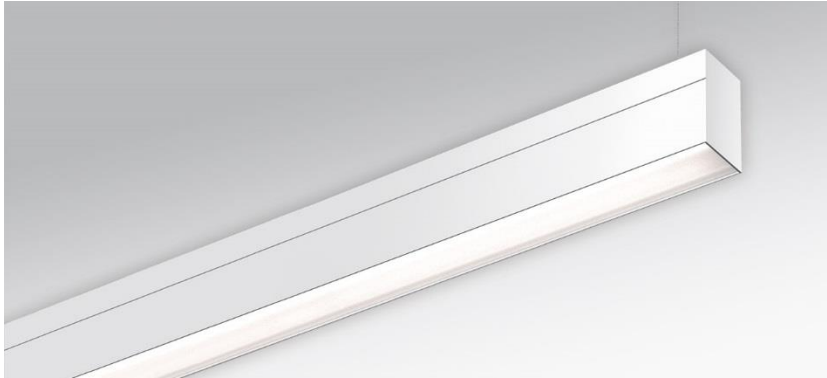

Pendant luminaire. Aluminium profile, naturally anodised. Face ends sheet steel. Textured paint traffic white (similar to RAL 9016). Housing colour traffic white RAL 9016. Direct- and indirect distribution via white-opal, satin-finished acrylic diffusor, separately dimmable. Translucent connection cable pre-mounted. Single wire suspension with quick-adjust coupling, free height adjustment between 150 and 2000mm.

- Article No.: 5434126981
- Housing material: Aluminium
- Housing colour: traffic white RAL 9016
- Light distribution: direct/indirect distribution
- Type of installation: Pendant individual mounting
- Certification mark: IP 20, Protection class I, F, Indoor, CE

## Dimensions

- Dimensions LxWxH/DxH: 1127 x 61 x 106 (mm)
- Pendant length min/max: 150 / 2000 (mm)
- Mounting distance A1: 1025 (mm)
- Weight (net): 4.7 (kg)