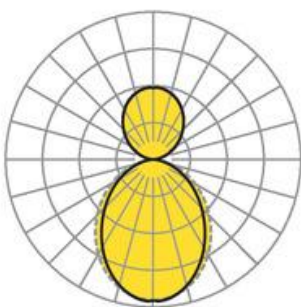

Lighting/Electrical

- Placement: LED, Colour rendering/Light colour CRI ≥ 90 / 2700K-6500K continuously adjustable
- Direct/Indirect: 64 % / 36 %
- UGR lat/lon: 21.9 / 23.2
- Luminaire luminous flux: 6100 (lm)
- LED service life: 050000h L80/B10
- Luminaire luminous efficacy: 87 (lm/W)
- System output: 70 (W)
- Controller: Electronic driver DALI device type 8 (2 pcs.)
- Mains voltage max.: 230 V / 50 Hz
- Energy efficiency class: E