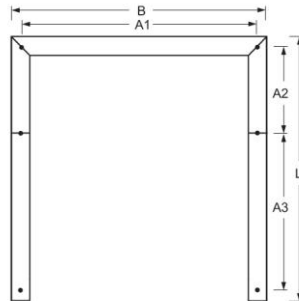

Pendant luminaire. U-shaped aluminum profile, naturally anodized. Face ends sheet steel. Textured paint traffic white (similar to RAL 9016). Housing colour traffic white RAL 9016. Housing colour traffic white RAL 9016. Direkt/indirekt strahlend, getrennt dimmbar. Direkt- und Indirektanteil über weiß-opal satinierten Acryl-Diffusor. Leuchte in Tunable white Technik für Human Centric Lighting. Lichtfarben 927/warmweiß (2700K) - 965/tageslichtweiß (6500K) stufenlos regelbar. Geeignete Steuerung für Tunable white Technik auf Anfrage. Translucent connection cable pre-mounted. Six single wire suspensions with quick-adjust coupling, free height adjustment between 150 and 2000mm.

- Article No.: 5485126981
- Housing material: Aluminium
- Housing colour: traffic white RAL 9016
- Light distribution: direct/indirect distribution
- Type of installation: Pendant individual mounting
- Certification mark: IP 20, Protection class I, F, Indoor, CE

## Dimensions

- Dimensions LxWxH/DxH: 2021 x 1500 x 106 (mm)
- Pendant length min/max: 150 / 2000 (mm)
- Mounting distance A1: 1440 (mm)
- Mounting distance A2: 585 (mm)
- Mounting distance A3: 1405 (mm)
- Weight (net): 22.2 (kg)