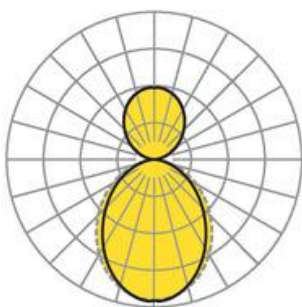

Lighting/Electrical

- Placement: LED, Colour rendering/Light colour CRI ≥ 90 / 2700K-6500K continuously adjustable
- Direct/Indirect: 64 % / 36 %
- UGR lat/lon: 22.0 / 23.2
- Luminaire luminous flux: 28900 (lm)
- LED service life: 050000h L80/B10
- Luminaire luminous efficacy: 86 (lm/W)
- System output: 335 (W)
- Controller: Electronic driver DALI device type 8 (7 pcs.)
- Mains voltage max.: 230 V / 50 Hz