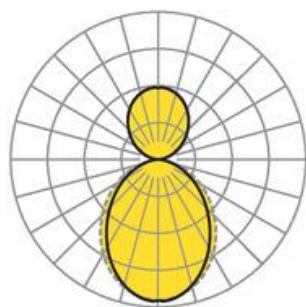

Lighting/Electrical

- Placement: LED, Colour rendering/Light colour CRI ≥ 90 / 4000K
- Direct/Indirect: 64 % / 36 %
- UGR lat/lon: 22.0 / 23.2
- Luminaire luminous flux: 28400 (lm)
- LED service life: 050000h L80/B10
- Luminaire luminous efficacy: 108 (lm/W)
- System output: 264 (W)
- Controller: Electronic driver DALI (7 pcs.)
- Mains voltage max.: 230 V / 50 Hz