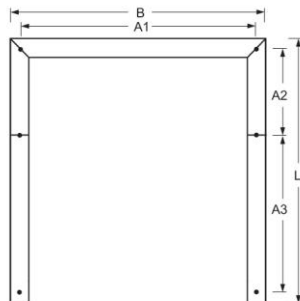

Pendant luminaire. U-shaped aluminum profile, naturally anodized. Face ends sheet steel. Textured paint traffic white (similar to RAL 9016). Housing colour traffic white RAL 9016. Housing colour traffic white RAL 9016. Direkt/indirekt strahlend, getrennt dimmbar. Direkt- und Indirektanteil über weiß-opal satinierten Acryl-Diffusor. Translucent connection cable pre-mounted. Six single wire suspensions with quick-adjust coupling, free height adjustment between 150 and 2000mm.

- Article No.: 5485176681
- Housing material: Aluminium
- Housing colour: traffic white RAL 9016
- Light distribution: direct/indirect distribution
- Type of installation: Pendant individual mounting
- Certification mark: IP 20, Protection class I, F, Indoor, CE

## Dimensions

- Dimensions LxWxH/DxH: 2021 x 1500 x 106 (mm)
- Pendant length min/max: 150 / 2000 (mm)
- Mounting distance A1: 1440 (mm)
- Mounting distance A2: 585 (mm)
- Mounting distance A3: 1405 (mm)
- Weight (net): 22.2 (kg)