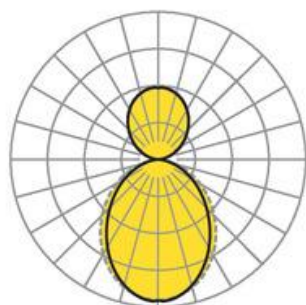

Lighting/Electrical

- Placement: LED, Colour rendering/Light colour CRI ≥ 90 / 4000K
- Direct/Indirect: 64 % / 36 %
- UGR lat/lon: 22.0 / 23.2
- Luminaire luminous flux: 28400 (lm)
- LED service life: 050000h L80/B10
- Luminaire luminous efficacy: 108 (lm/W)
- System output: 264 (W)
- Controller: Electronic driver DALI (7 pcs.)
- Mains voltage max.: 230 V / 50 Hz