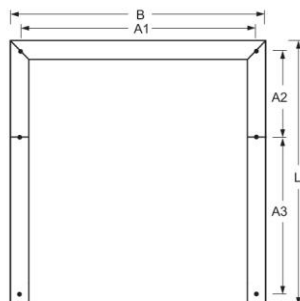

Pendant luminaire. U-shaped aluminum profile, naturally anodized. Face ends sheet steel. Textured paint black (similar to RAL 9005). Housing colour black RAL 9005. Direkt/indirekt strahlend, getrennt dimmbar. Direkt- und Indirektanteil über weiß-opal satinierten Acryl-Diffusor. Translucent connection cable pre-mounted. Six single wire suspensions with quick-adjust coupling, free height adjustment between 150 and 2000mm.

## Dimensions

- Dimensions LxWxH/DxH: 2021 x 1500 x 106 (mm)
- Pendant length min/max: 150 / 2000 (mm)
- Mounting distance A1: 1440 (mm)
- Mounting distance A2: 585 (mm)
- Mounting distance A3: 1405 (mm)
- Weight (net): 22.2 (kg)