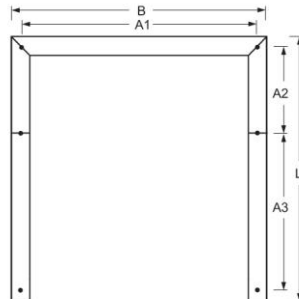

Pendant luminaire. U-shaped aluminum profile, naturally anodized. Face ends sheet steel, painted white aluminum. Housing colour aluminium, naturally anodised. Direkt/indirekt strahlend, getrennt dimmbar. Direkt- und Indirektanteil über weiß-opal satinierten Acryl-Diffusor. Translucent connection cable pre-mounted. Six single wire suspensions with quick-adjust coupling, free height adjustment between 150 and 2000mm.

- Article No.: 5485176680
- Housing material: Aluminium
- Housing colour: aluminium, naturally anodised
- Light distribution: direct/indirect distribution
- Type of installation: Pendant individual mounting
- Certification mark: IP 20, Protection class I, F, Indoor, CE

Dimensions

- Dimensions LxWxH/DxH: 2021 x 1500 x 106 (mm)
- Pendant length min/max: 150 / 2000 (mm)
- Mounting distance A1: 1440 (mm)
- Mounting distance A2: 585 (mm)
- Mounting distance A3: 1405 (mm)
- Weight (net): 22.2 (kg)