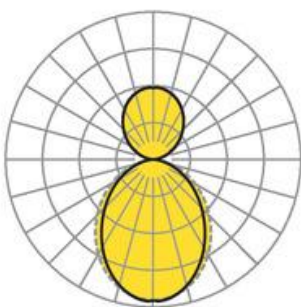

Lighting/Electrical

- Placement: LED, Colour rendering/Light colour CRI ≥ 90 / 4000K
- Direct/Indirect: 64 % / 36 %
- UGR lat/lon: 22.0 / 23.2
- Luminaire luminous flux: 28400 (lm)
- LED service life: 050000h L80/B10
- Luminaire luminous efficacy: 108 (lm/W)
- System output: 264 (W)
- Controller: Electronic driver DALI (7 pcs.)
- Mains voltage max.: 230 V / 50 Hz