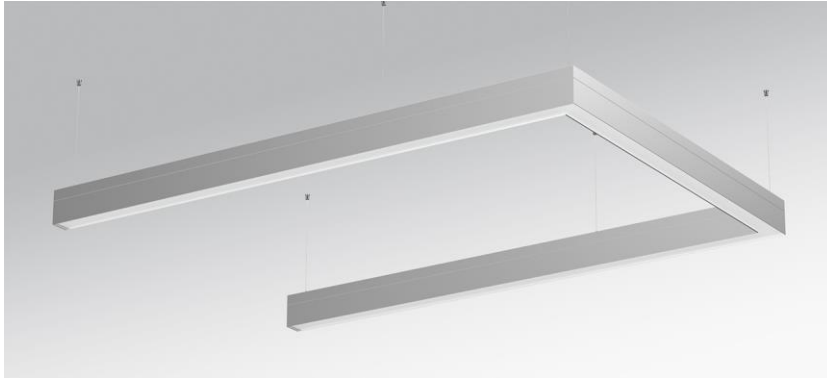

Pendant luminaire. U-shaped aluminum profile, naturally anodized. Face ends sheet steel, painted white aluminum. Housing colour aluminium, naturally anodised. Direkt/indirekt strahlend, getrennt dimmbar. Direkt- und Indirektanteil über weiß-opal satinierten Acryl-Diffusor. Translucent connection cable pre-mounted. Six single wire suspensions with quick-adjust coupling, free height adjustment between 150 and 2000mm.

- Article No.: 5485176680
- Housing material: Aluminium
- Housing colour: aluminium, naturally anodised
- Light distribution: direct/indirect distribution
- Type of installation: Pendant individual mounting
- Certification mark: IP 20, Protection class I, F, Indoor, CE

Dimensions

- Dimensions LxWxH/DxH: 2021 x 1500 x 106 (mm)
- Pendant length min/max: 150 / 2000 (mm)
- Mounting distance A1: 1440 (mm)
- Mounting distance A2: 585 (mm)
- Mounting distance A3: 1405 (mm)
- Weight (net): 22.2 (kg)