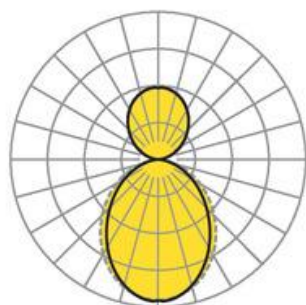

Lighting/Electrical

- Placement: LED, Colour rendering/Light colour CRI ≥ 90 / 4000K
- Direct/Indirect: 64 % / 36 %
- UGR lat/lon: 22.0 / 23.2
- Luminaire luminous flux: 23612 (lm)
- LED service life: 050000h L80/B10
- Luminaire luminous efficacy: 107 (lm/W)
- System output: 221 (W)
- Controller: Electronic driver DALI (7 pcs.)
- Mains voltage max.: 230 V / 50 Hz