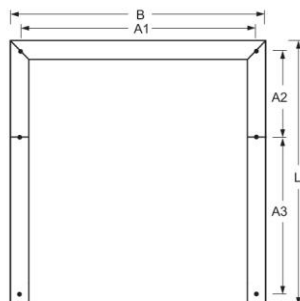

Pendant luminaire. U-shaped aluminum profile, naturally anodized. Face ends sheet steel. Textured paint black (similar to RAL 9005). Housing colour black RAL 9005. Direkt/indirekt strahlend, getrennt dimmbar. Direkt- und Indirektanteil über weiß-opal satinierten Acryl-Diffusor. Translucent connection cable pre-mounted. Six single wire suspensions with quick-adjust coupling, free height adjustment between 150 and 2000mm.

Dimensions

- Dimensions LxWxH/DxH: 1741 x 1220 x 106 (mm)
- Pendant length min/max: 150 / 2000 (mm)
- Mounting distance A1: 1160 (mm)
- Mounting distance A2: 585 (mm)
- Mounting distance A3: 1125 (mm)
- Weight (net): 19.1 (kg)