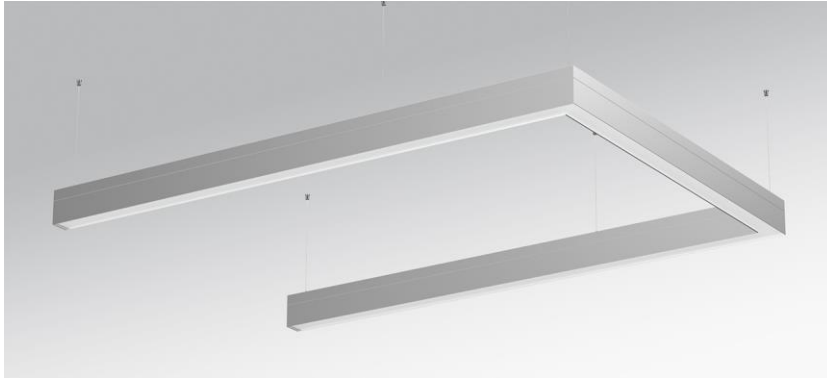

Pendant luminaire. U-shaped aluminum profile, naturally anodized. Face ends sheet steel, painted white aluminum. Housing colour aluminium, naturally anodised. Direkt/indirekt strahlend, getrennt dimmbar. Direkt- und Indirektanteil über weiß-opal satinierten Acryl-Diffusor. Translucent connection cable pre-mounted. Six single wire suspensions with quick-adjust coupling, free height adjustment between 150 and 2000mm.

- Article No.: 5484176680
- Housing material: Aluminium
- Housing colour: aluminium, naturally anodised
- Light distribution: direct/indirect distribution
- Type of installation: Pendant individual mounting
- Certification mark: IP 20, Protection class I, F, Indoor, CE

Dimensions

- Dimensions LxWxH/DxH: 1741 x 1220 x 106 (mm)
- Pendant length min/max: 150 / 2000 (mm)
- Mounting distance A1: 1160 (mm)
- Mounting distance A2: 585 (mm)
- Mounting distance A3: 1125 (mm)
- Weight (net): 19.1 (kg)