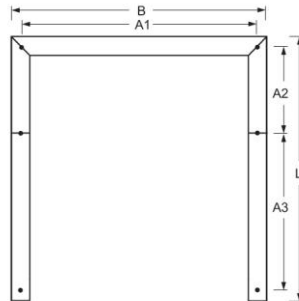

Pendant luminaire. U-shaped aluminum profile, naturally anodized. Face ends sheet steel, painted white aluminum. Housing colour aluminium, naturally anodised. Direkt/indirekt strahlend, getrennt dimmbar. Direkt- und Indirektanteil über weiß-opal satinierten Acryl-Diffusor. Translucent connection cable pre-mounted. Six single wire suspensions with quick-adjust coupling, free height adjustment between 150 and 2000mm.

- Article No.: 5484176680
- Housing material: Aluminium
- Housing colour: aluminium, naturally anodised
- Light distribution: direct/indirect distribution
- Type of installation: Pendant individual mounting
- Certification mark: IP 20, Protection class I, F, Indoor, CE

Dimensions

- Dimensions LxWxH/DxH: 1741 x 1220 x 106 (mm)
- Pendant length min/max: 150 / 2000 (mm)
- Mounting distance A1: 1160 (mm)
- Mounting distance A2: 585 (mm)
- Mounting distance A3: 1125 (mm)
- Weight (net): 19.1 (kg)