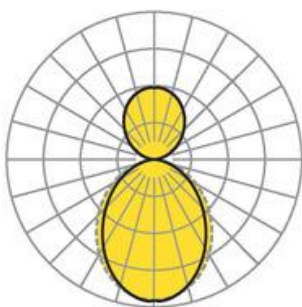

Lighting/Electrical

- Placement: LED, Colour rendering/Light colour CRI ≥ 90 / 4000K
- Direct/Indirect: 64 % / 36 %
- UGR lat/lon: 22.0 / 23.2
- Luminaire luminous flux: 23612 (lm)
- LED service life: 050000h L80/B10
- Luminaire luminous efficacy: 107 (lm/W)
- System output: 221 (W)
- Controller: Electronic driver DALI (7 pcs.)
- Mains voltage max.: 230 V / 50 Hz