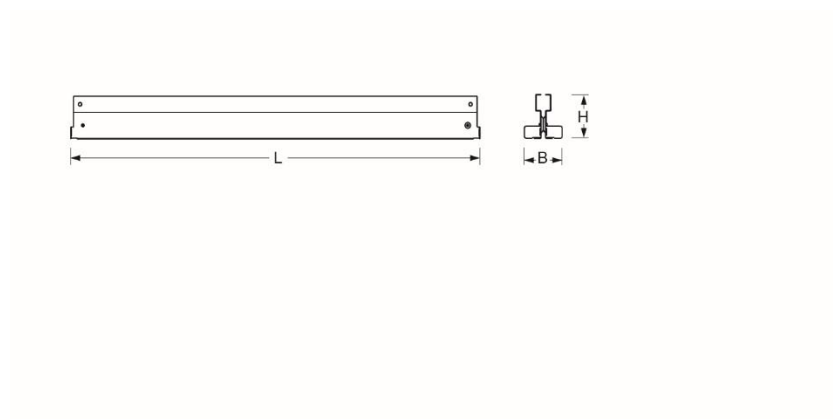

Suspension accessories. Mounting set for modular ceilings 625 with visible T-rails 24mm incl. visible mounting rails, traffic white, for transferring the weight to the ceiling supporting structure. Single wire suspension freely moveable via one or two modular units. Suitable for panel thickness 12 - 30 mm. Other panel thickness on request. Housing colour traffic white RAL 9016.

- Article No.: 5695000110
- Housing colour: traffic white RAL 9016
- Type of installation: Individual recessed mounting, Installation of light run installations
- Certification mark: IP 20, Indoor, CE

Dimensions

- Dimensions LxWxH/DxH: 621 x 50 x 58 (mm)
- Ceiling thickness min/max: 12 / 30 (mm)
- Installation depth: 100(s-TS min) (mm)
- Weight (net): 1.18 (kg)