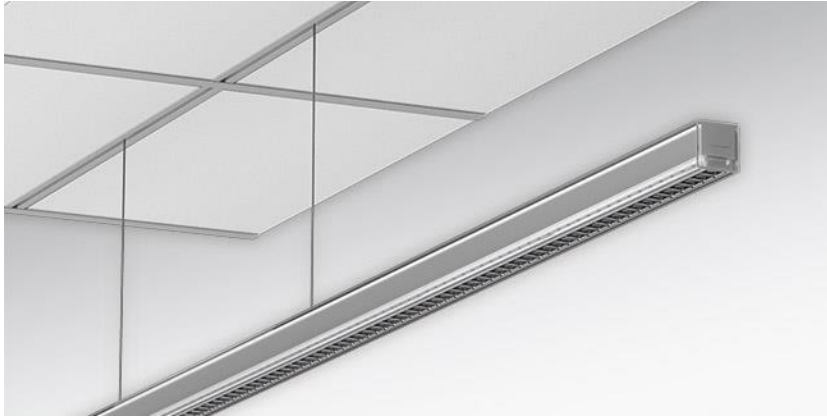

Suspension accessories. Mounting set for modular ceilings 625 with visible T-rails 24mm incl. visible mounting rails, traffic white, for transferring the weight to the ceiling supporting structure. Single wire suspension freely moveable via one or two modular units. Suitable for panel thickness 12 - 30 mm. Other panel thickness on request. Housing colour traffic white RAL 9016.

- Article No.: 5695000110
- Housing colour: traffic white RAL 9016
- Type of installation: Individual recessed mounting, Installation of light run installations
- Certification mark: IP 20, Indoor, CE

Dimensions

- Dimensions LxWxH/DxH: 621 x 50 x 58 (mm)
- Ceiling thickness min/max: 12 / 30 (mm)
- Installation depth: 100(s-TS min) (mm)
- Weight (net): 1.18 (kg)