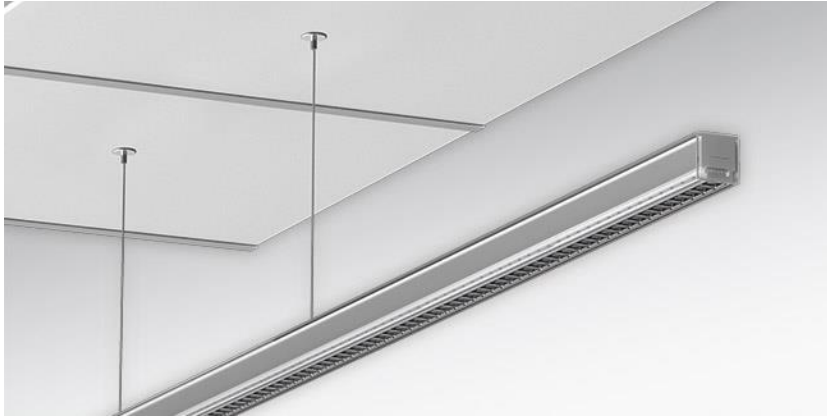

Suspension accessories. Mounting set for modular ceilings 625 with visible T-rails 24mm incl. hidden mounting rails for transferring the weight to the ceiling supporting structure via one or two modular units. Suitable for panel thickness 1 - 25 mm. Other panel thickness on request. Housing colour silver.

- Article No.: 5695000120
- Housing colour: silver
- Type of installation: Individual recessed mounting, Installation of light run installations
- Certification mark: IP 20, Indoor, CE

## Dimensions

- Dimensions LxWxH/DxH: 622 x 47 x 11 (mm)
- Ceiling thickness min/max: 1 / 25 (mm)
- Module axis LxW: 625 x 625 (mm)
- Installation depth: 100(s-TS min) (mm)
- Weight (net): 0.62 (kg)