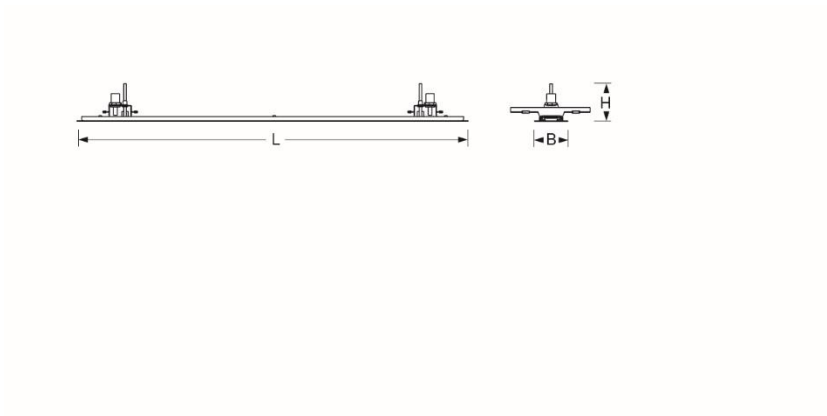

Suspension accessories. Mounting set for cut out ceilings incl. mounting rail and cover, traffic white, similar RAL 9016. Ceiling thickness 12,5 to 25mm. Housing colour traffic white RAL 9016.

- Article No.: 5695000140
- Housing colour: traffic white RAL 9016
- Type of installation: Individual recessed mounting, Installation of light run installations
- Certification mark: IP 20, Indoor, CE

## Dimensions

- Dimensions LxWxH/DxH: 640 x 50 x 58 (mm)
- Ceiling cut-out LxW/D: 630 x 40 (mm)
- Ceiling thickness min/max: 12.5 / 25 (mm)
- Installation depth: 100(AD); 100(s-TS min) (mm)
- Weight (net): 0.625 (kg)