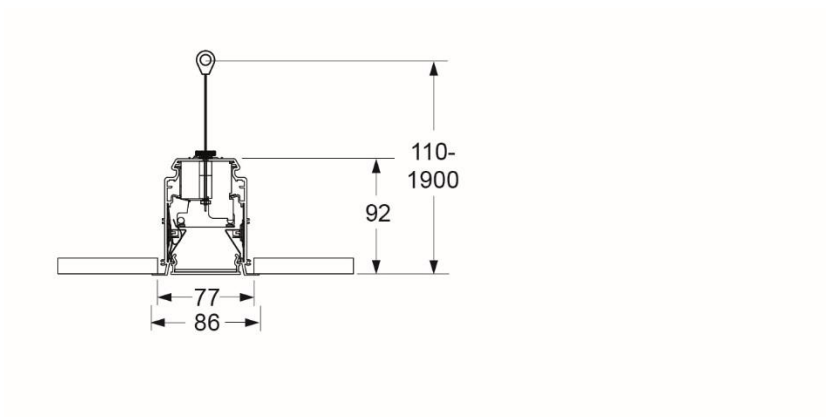

Suspension accessories. Wire suspension for mounting the fino recessed luminaire to the bare ceiling. Wire with eyelet. Housing colour silver.

- Article No.: 1350080105
- Housing material: St
- Housing colour: silver
- Type of installation: Ceiling installation light strip mounting
- Certification mark: CE

Dimensions

- Dimensions LxWxH/DxH: 1 x 2000 (mm)
- Ceiling system: cut-out ceilings [AD]
- Pendant length min/max: 100 / 2000 (mm)
- Weight (net): 0.08 (kg)