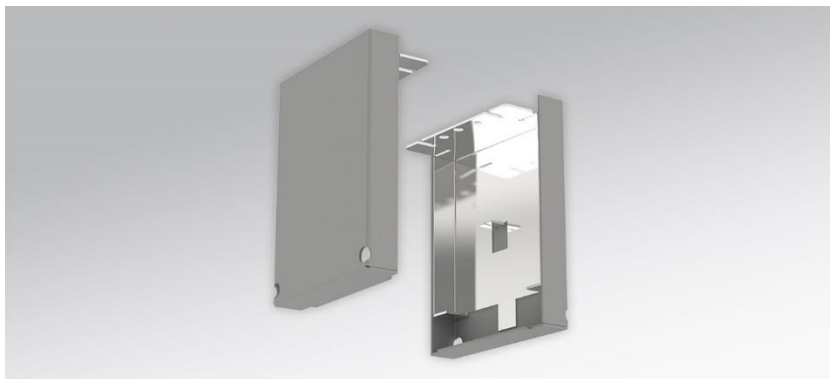

Surface-mounted channel system. Face-end set, sheet steel, for fino-AT/...LED...LB in combination with K or MP diffusor. Housing colour white aluminium RAL 9006.

- Article No.: 4350110105
- Housing material: St
- Housing colour: white aluminium RAL 9006
- Type of installation: Surface-mounted light run installation
- Certification mark: CE

Dimensions

- Dimensions LxWxH/DxH: 13 x 72 x 93 (mm)
- Weight (net): 0.32 (kg)