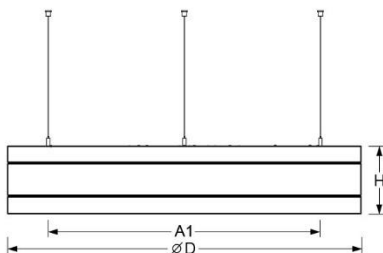

Pendant luminaire. Round aluminium profile, natural anodised. Surrounding shadow joint between housing and flat inserted film frame. Minimal dirt ingress via sealing lip between frame and housing. Housing colour aluminium, naturally anodised. Direct distribution. Aluminium profile set flush in the housing with translucent film for a homogenous illumination appearance. Translucent connection cable pre-mounted. Three wire suspension for epic 950 and 1280 with rapid coupling, free height adjustment between 150 and 2000 mm. Extraction tool for detaching foil frames must be ordered separately.

- Article No.: 6290954154
- Housing material: Aluminium
- Housing colour: aluminium, naturally anodised
- Light distribution: direct distribution
- Type of installation: Pendant individual mounting
- Certification mark: IP 20, Protection class I, F, Indoor, CE

Dimensions

- Dimensions LxWxH/DxH: 954 x 178 (mm)
- Pendant length min/max: 150 / 2000 (mm)
- Mounting distance A1: 757 (mm)
- Weight (net): 20 (kg)

Lighting/Electrical

- Placement: LED, Colour rendering/Light colour CRI ≥ 80 / 4000K
- Direct/Indirect: 100 % / 0 %
- UGR lat/lon: 21.1 / 21.1
- Luminaire luminous flux: 7800 (lm)
- LED service life: 050000h L80/B10
- Luminaire luminous efficacy: 70 (lm/W)
- System output: 111 (W)
- Controller: Electronic driver (2 pcs.)
- Mains voltage max.: 230 V / 50 Hz
- Energy efficiency class: C