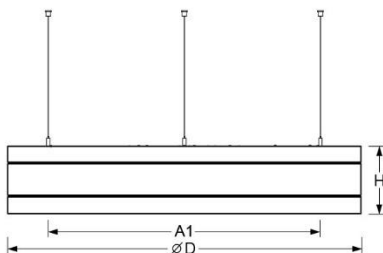

Pendant luminaire. Round aluminium profile, natural anodised. Surrounding shadow joint between housing and flat inserted film frame. Minimal dirt ingress via sealing lip between frame and housing. Housing colour aluminium, naturally anodised. Direct distribution. Aluminium profile set flush in the housing with translucent film for a homogenous illumination appearance. Translucent connection cable pre-mounted. Three wire suspension for epic 950 and 1280 with rapid coupling, free height adjustment between 150 and 2000 mm. Extraction tool for detaching foil frames must be ordered separately.

- Article No.: 6290956154
- Housing material: Aluminium
- Housing colour: aluminium, naturally anodised
- Light distribution: direct distribution
- Type of installation: Pendant individual mounting
- Certification mark: IP 20, Protection class I, F, Indoor, CE

Dimensions

- Dimensions LxWxH/DxH: 954 x 178 (mm)
- Pendant length min/max: 150 / 2000 (mm)
- Mounting distance A1: 757 (mm)
- Weight (net): 20 (kg)

Lighting/Electrical

- Placement: LED, Colour rendering/Light colour CRI ≥ 80 / 4000K
- Direct/Indirect: 100 % / 0 %
- UGR lat/lon: 21.1 / 21.1
- Luminaire luminous flux: 7800 (lm)
- LED service life: 050000h L80/B10
- Luminaire luminous efficacy: 70 (lm/W)
- System output: 111 (W)
- Controller: Electronic driver DALI (2 pcs.)
- Mains voltage max.: 230 V / 50 Hz
- Energy efficiency class: C