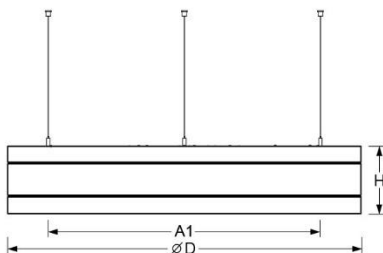

Pendant luminaire. Round aluminium profile, natural anodised. Surrounding shadow joint between housing and flat inserted film frame. Minimal dirt ingress via sealing lip between frame and housing. Housing colour aluminium, naturally anodised. Direct distribution. Aluminium profile set flush in the housing with translucent film for a homogenous illumination appearance. Translucent connection cable pre-mounted. Three wire suspension for epic 950 and 1280 with rapid coupling, free height adjustment between 150 and 2000 mm. Extraction tool for detaching foil frames must be ordered separately.

- Article No.: 6291284154
- Housing material: Aluminium
- Housing colour: aluminium, naturally anodised
- Light distribution: direct distribution
- Type of installation: Pendant individual mounting
- Certification mark: IP 20, Protection class I, F, Indoor, CE

Dimensions

- Dimensions LxWxH/DxH: 1284 x 184 (mm)
- Pendant length min/max: 150 / 2000 (mm)
- Mounting distance A1: 1043 (mm)
- Weight (net): 34.83 (kg)

Lighting/Electrical

- Placement: LED, Colour rendering/Light colour CRI ≥ 80 / 4000K
- Direct/Indirect: 100 % / 0 %
- UGR lat/lon: 21.3 / 21.3
- Luminaire luminous flux: 15200 (lm)
- LED service life: 050000h L80/B10
- Luminaire luminous efficacy: 70 (lm/W)
- System output: 218 (W)
- Controller: Electronic driver (4 pcs.)
- Mains voltage max.: 230 V / 50 Hz
- Energy efficiency class: C