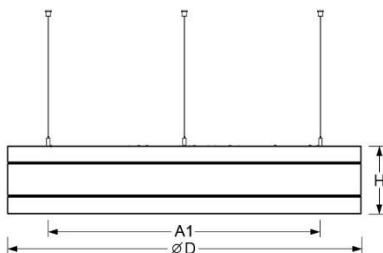

Pendant luminaire. Round aluminium profile, natural anodised. Surrounding shadow joint between housing and flat inserted film frame. Minimal dirt ingress via sealing lip between frame and housing. Housing colour aluminium, naturally anodised. Direct distribution. Aluminium profile set flush in the housing with translucent film for a homogenous illumination appearance. Translucent connection cable pre-mounted. Three wire suspension for epic 950 and 1280 with rapid coupling, free height adjustment between 150 and 2000 mm. Extraction tool for detaching foil frames must be ordered separately.

- Article No.: 6291286154
- Housing material: Aluminium
- Housing colour: aluminium, naturally anodised
- Light distribution: direct distribution
- Type of installation: Pendant individual mounting
- Certification mark: IP 20, Protection class I, F, Indoor, CE

Dimensions

- Dimensions LxWxH/DxH: 1284 x 184 (mm)
- Pendant length min/max: 150 / 2000 (mm)
- Mounting distance A1: 1043 (mm)
- Weight (net): 34.83 (kg)

Lighting/Electrical

- Placement: LED, Colour rendering/Light colour CRI ≥ 80 / 4000K
- Direct/Indirect: 100 % / 0 %
- UGR lat/lon: 21.3 / 21.3
- Luminaire luminous flux: 15200 (lm)
- LED service life: 050000h L80/B10
- Luminaire luminous efficacy: 70 (lm/W)
- System output: 218 (W)
- Controller: Electronic driver DALI (4 pcs.)
- Mains voltage max.: 230 V / 50 Hz
- Energy efficiency class: C