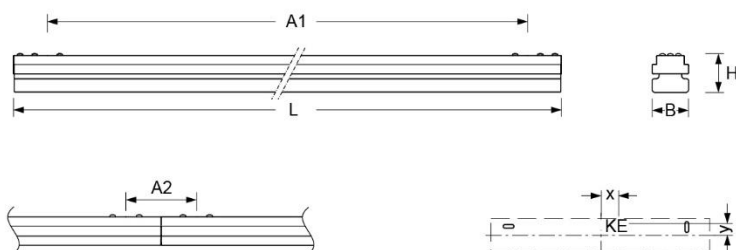

Surface-mounted luminaire. Sheet steel housing, powder-coated. Arrangeable as optically continuous light-lines through easy removable end-caps. Housing colour black RAL 9005. Direct/indirect light distribution, opal diffuser made of PMMA plastic with inner longitudinal prisms produces a uniform, homogeneous appearance with ceiling brightening. Electrical connection via three-pole connection terminal with plug-in contact. With integrated protective earth conductor connection and release button, suitable for rigid and flexible conductors up to 2.5mm². Available accessories: For surface mounting as continuous light-line one through-wiring clip-on-DV (771 9000 100) per joint is needed. For pendant mounting as single luminaire one mounting kit clip-on-SAES (771 0057 105) is required. For pendant mounting as continuous light-line one suspension set clip-on-SAES (771 0057 105) is needed. Additionally for each joint one suspension clip-on-SAVS (771 0000 105) and one through-wiring clip-on-DV (771 9000 100) is necessary. Suspension length 2000mm.

- Article No.: 7719344104
- Housing material: steel
- Housing colour: black RAL 9005
- Light distribution: direct/indirect distribution
- Type of installation: Individual surface mounting, Surface-mounted light run installation
- Certification mark: IP 20, Protection class I, F, Indoor, CE

Dimensions

- Dimensions LxWxH/DxH: 1154 x 63 x 60 (mm)
- Mounting distance A1: 1120 (mm)
- Mounting distance A2: 101 (mm)
- Weight (net): 2 (kg)
- Cable entry KE X/Y: 0 (mm) / 0 (mm)

Lighting/Electrical

- Placement: LED, Colour rendering/Light colour CRI ≥ 80 / 4000K
- Direct/Indirect: 84 % / 16 %
- UGR lat/lon: 24.3 / 22.7
- Luminaire luminous flux: 4100 (lm)
- LED service life: 50000h L80/B10 (Tq 25°C)
- Luminaire luminous efficacy: 176 (lm/W)
- System output: 23 (W)
- Controller: Electronic driver (1 pcs.)
- Mains voltage max.: 230 V / 50 Hz
- Driver/Breaker: 13 pieces/B10
 22 pieces/B16
 22 pieces/C10
 37 pieces/C16
- Energy efficiency class: B