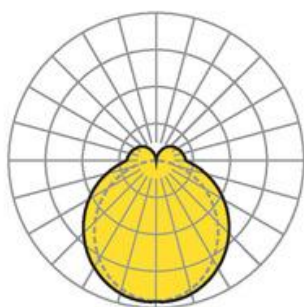

Surface-mounted luminaire. Sheet steel housing, powder-coated. Arrangeable as optically continuous light-lines through easy removable end-caps. Housing colour black RAL 9005. Direct/indirect light distribution, opal diffuser made of PMMA plastic with inner longitudinal prisms produces a uniform, homogeneous appearance with ceiling brightening. Electrical connection via three-pole connection terminal with plug-in contact. With integrated protective earth conductor connection and release button, suitable for rigid and flexible conductors up to 2.5mm². Available accessories: For surface mounting as continuous light-line one through-wiring clip-on-DV (771 9000 100) per joint is needed. For pendant mounting as single luminaire one mounting kit clip-on-SAES (771 0057 105) is required. For pendant mounting as continuous light-line one suspension set clip-on-SAES (771 0057 105) is needed. Additionally for each joint one suspension clip-on-SAVS (771 0000 105) and one through-wiring clip-on-DV (771 9000 100) is necessary. Suspension length 2000mm.

- Article No.: 7719344104
- Housing material: steel
- Housing colour: black RAL 9005
- Light distribution: direct/indirect distribution
- Type of installation: Individual surface mounting, Surface-mounted light run installation
- Certification mark: IP 20, Protection class I, F, Indoor, CE

Dimensions

- Dimensions LxWxH/DxH: 1154 x 63 x 60 (mm)
- Mounting distance A1: 1120 (mm)
- Mounting distance A2: 101 (mm)
- Weight (net): 2 (kg)
- Cable entry KE X/Y: 0 (mm) / 0 (mm)

Lighting/Electrical