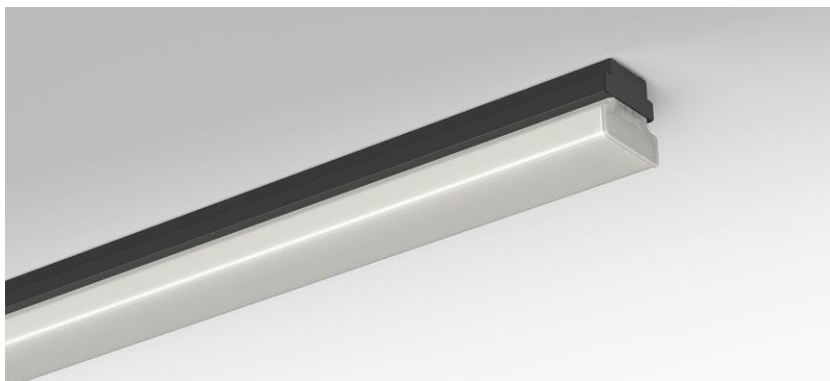

Surface-mounted luminaire. Sheet steel housing, powder-coated. Arrangeable as optically continuous light-lines through easy removable end-caps. Housing colour black RAL 9005. Direct/indirect light distribution, opal diffuser made of PMMA plastic with inner longitudinal prisms produces a uniform, homogeneous appearance with ceiling brightening. Electrical connection via three-pole connection terminal with plug-in contact. With integrated protective earth conductor connection and release button, suitable for rigid and flexible conductors up to 2.5mm². Available accessories: For surface mounting as continuous light-line one through-wiring clip-on-DV (771 9000 100) per joint is needed. For pendant mounting as single luminaire one mounting kit clip-on-SAES (771 0057 105) is required. For pendant mounting as continuous light-line one suspension set clip-on-SAES (771 0057 105) is needed. Additionally for each joint one suspension clip-on-SAVS (771 0000 105) and one through-wiring clip-on-DV (771 9000 100) is necessary. Suspension length 2000mm.

- Article No.: 7719344104
- Housing material: steel
- Housing colour: black RAL 9005
- Light distribution: direct/indirect distribution
- Type of installation: Individual surface mounting, Surface-mounted light run installation
- Certification mark: IP 20, Protection class I, F, Indoor, CE