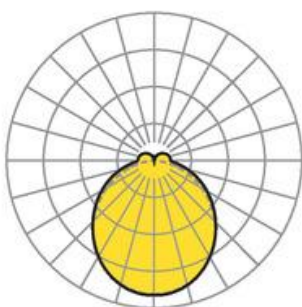

Lighting/Electrical

- Placement: LED, Colour rendering/Light colour CRI ≥ 80 / 4000K
- Direct/Indirect: 90 % / 10 %
- UGR lat/lon: 25.2 / 24.6
- Luminaire luminous flux: 5200 (lm)
- LED service life: 050000h L80/B10
- Luminaire luminous efficacy: 154 (lm/W)
- System output: 33 (W)
- Controller: Electronic driver DALI (1 pcs.)
- Mains voltage: 230 V / 50 Hz