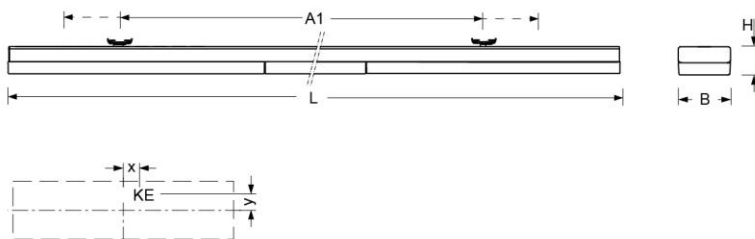

Surface-mounted luminaire. Housing made of powder coated sheet steel. The luminaire is attached solely by clips for 24mm T-rail, included in delivery. Housing colour traffic white RAL 9016. Direct/indirect diffuse-radiant. Ice-finish Individual Lens Optic made of acrylic with lateral beam. Electrical connection using pre-assembled, 5-pole connection cable, 2m.

- Article No.: 7697546600
- Housing material: steel
- Housing colour: traffic white RAL 9016
- Light distribution: direct/indirect wide distribution
- Type of installation: Individual surface mounting
- Certification mark: IP 20, Protection class I, F, Indoor, CE

Dimensions

- Dimensions LxWxH/DxH: 1525 x 55 x 30 (mm)
- Ceiling system: ceilings with visible T-rails [s-TS]
- Mounting distance A1 min/max: 1062-1485 (mm)
- Weight (net): 2.8 (kg)
- Cable entry KE X/Y: 0 (mm) / 20 (mm)