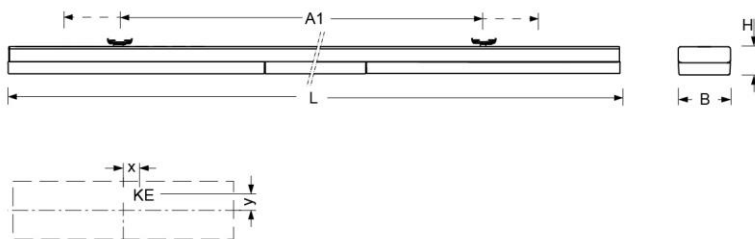

Surface-mounted luminaire. Housing made of powder coated sheet steel. The luminaire is attached solely by clips for 24mm T-rail, included in delivery. Housing colour traffic white RAL 9016. Direct/indirect diffuse-radiant. Ice-finish Individual Lens Optic made of acrylic with lateral beam. Electrical connection using pre-assembled, 5-pole connection cable, 2m.

- Article No.: 7697446600
- Housing material: steel
- Housing colour: traffic white RAL 9016
- Light distribution: direct/indirect wide distribution
- Type of installation: Individual surface mounting
- Certification mark: IP 20, Protection class I, F, Indoor, CE

Dimensions

- Dimensions LxWxH/DxH: 1220 x 55 x 30 (mm)
- Ceiling system: ceilings with visible T-rails [s-TS]
- Mounting distance A1 min/max: 756-1179 (mm)
- Weight (net): 2.2 (kg)
- Cable entry KE X/Y: 0 (mm) / 20 (mm)