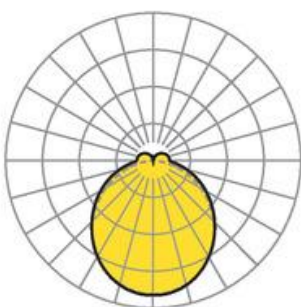

Lighting/Electrical

- Placement: LED, Colour rendering/Light colour CRI ≥ 80 / 4000K
- Direct/Indirect: 90 % / 10 %
- UGR lat/lon: 25.2 / 24.5
- Luminaire luminous flux: 4100 (lm)
- LED service life: 050000h L80/B10
- Luminaire luminous efficacy: 154 (lm/W)
- System output: 27 (W)
- Controller: Electronic driver DALI (1 pcs.)
- Mains voltage: 230 V / 50 Hz