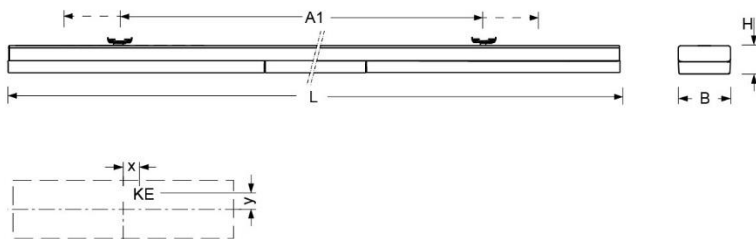

Surface-mounted luminaire. Housing made of powder coated sheet steel. The luminaire is attached solely by clips for 24mm T-rail, included in delivery. Housing colour traffic white RAL 9016. Direct wide light distribution. Translucent lens optics made of acrylic with additional lateral transmission. Electrical connection using pre-assembled, 5-pole connection cable, 2m.

- Article No.: 7691546600
- Housing material: steel
- Housing colour: traffic white RAL 9016
- Light distribution: direct wide distribution.
- Type of installation: Individual surface mounting
- Certification mark: IP 20, Protection class I, F, Indoor, CE

Dimensions

- Dimensions LxWxH/DxH: 1525 x 55 x 30 (mm)
- Ceiling system: ceilings with visible T-rails [s-TS]
- Mounting distance A1 min/max: 1062-1485 (mm)
- Weight (net): 2.8 (kg)
- Cable entry KE X/Y: 0 (mm) / 20 (mm)