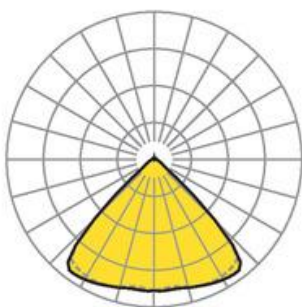

Lighting/Electrical

- Placement: LED, Colour rendering/Light colour CRI ≥ 80 / 4000K
- Direct/Indirect: 98 % / 2 %
- UGR lat/lon: 19.7 / 20.1
- Luminaire luminous flux: 5500 (lm)
- LED service life: 050000h L80/B10
- Luminaire luminous efficacy: 165 (lm/W)
- System output: 33 (W)
- Controller: Electronic driver DALI (1 pcs.)
- Mains voltage max.: 230 V / 50 Hz
- Energy efficiency class: D