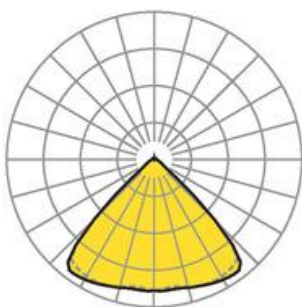

Lighting/Electrical

- Placement: LED, Colour rendering/Light colour CRI ≥ 80 / 4000K
- Direct/Indirect: 98 % / 2 %
- UGR lat/lon: 19.7 / 20.1
- Luminaire luminous flux: 4400 (lm)
- LED service life: 050000h L80/B10
- Luminaire luminous efficacy: 165 (lm/W)
- System output: 27 (W)
- Controller: Electronic driver DALI (1 pcs.)
- Mains voltage max.: 230 V / 50 Hz
- Energy efficiency class: D