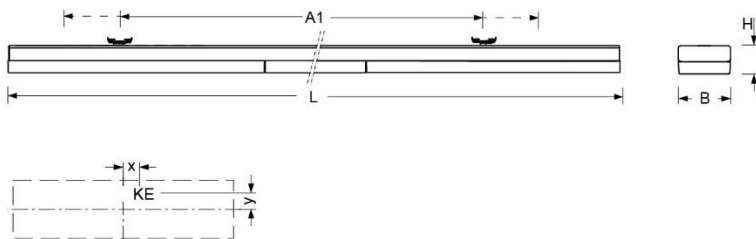

Surface-mounted luminaire. Housing made of powder coated sheet steel. The luminaire is attached solely by clips for 24mm T-rail, included in delivery. Housing colour traffic white RAL 9016. Direct wide light distribution. Translucent lens optics made of acrylic with additional lateral transmission. Electrical connection using pre-assembled, 5-pole connection cable, 2m.

- Article No.: 7691446600
- Housing material: steel
- Housing colour: traffic white RAL 9016
- Light distribution: direct wide distribution.
- Type of installation: Individual surface mounting
- Certification mark: IP 20, Protection class I, F, Indoor, CE

## Dimensions

- Dimensions LxWxH/DxH: 1220 x 55 x 30 (mm)
- Ceiling system: ceilings with visible T-rails [s-TS]
- Mounting distance A1 min/max: 756-1179 (mm)
- Weight (net): 2.2 (kg)
- Cable entry KE X/Y: 0 (mm) / 20 (mm)