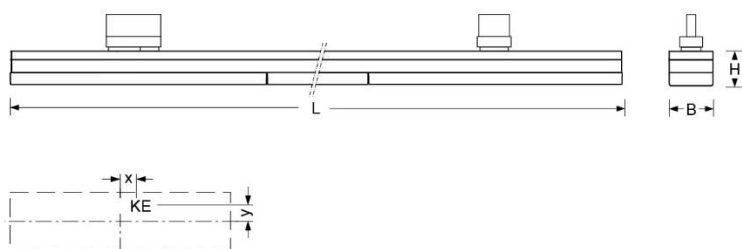

phase track luminaire. Sheet steel housing, painted. Housing colour black RAL 9005. Direct/indirect diffuse-radiant. Ice-finish Individual Lens Optic made of acrylic with lateral beam. Electrical connection via 3-phase conductor rail + DALI adapter, type DPSN/DPSNA (dimmmable). For conductor rail system Lichtwerk DPSN/DPSNA, Global Trac DALI. Available accessories: Tool clip-TT ERW to release luminaire from track (722 9000 100)

- Article No.: 7727646604
- Housing material: steel
- Housing colour: black RAL 9005
- Light distribution: direct/indirect wide distribution
- Type of installation: Track mounting
- Certification mark: IP 20, Protection class I, F, Indoor, CE

Dimensions

- Dimensions LxWxH/DxH: 1830 x 55 x 40 (mm)
- Weight (net): 3.3 (kg)

Lighting/Electrical

- Placement: LED, Colour rendering/Light colour CRI ≥ 80 / 4000K
- Direct/Indirect: 90 % / 10 %
- UGR lat/lon: 25.2 / 24.6
- Luminaire luminous flux: 6200 (lm)
- LED service life: 050000h L80/B10
- Luminaire luminous efficacy: 154 (lm/W)
- System output: 40 (W)
- Controller: Electronic driver DALI (1 pcs.)
- Mains voltage max.: 230 V / 50 Hz
- Energy efficiency class: D