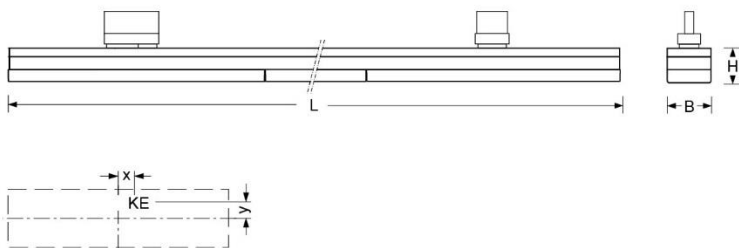

phase track luminaire. Sheet steel housing, painted. Housing colour black RAL 9005. Direct/indirect diffuse-radiant. Ice-finish Individual Lens Optic made of acrylic with lateral beam. Electrical connection via 3-phase conductor rail + DALI adapter, type DPSN/DPSNA (dimmmable). For conductor rail system Lichtwerk DPSN/DPSNA, Global Trac DALI. Available accessories: Tool clip-TT ERW to release luminaire from track (722 9000 100)

- Article No.: 7727546604
- Housing material: steel
- Housing colour: black RAL 9005
- Light distribution: direct/indirect wide distribution
- Type of installation: Track mounting
- Certification mark: IP 20, Protection class I, F, Indoor, CE

Dimensions

- Dimensions LxWxH/DxH: 1525 x 55 x 40 (mm)
- Weight (net): 2.8 (kg)

Lighting/Electrical

- Placement: LED, Colour rendering/Light colour CRI ≥ 80 / 4000K
- Direct/Indirect: 90 % / 10 %
- UGR lat/lon: 25.2 / 24.6
- Luminaire luminous flux: 5200 (lm)
- LED service life: 050000h L80/B10
- Luminaire luminous efficacy: 154 (lm/W)
- System output: 33 (W)
- Controller: Electronic driver DALI (1 pcs.)
- Mains voltage max.: 230 V / 50 Hz
- Energy efficiency class: D