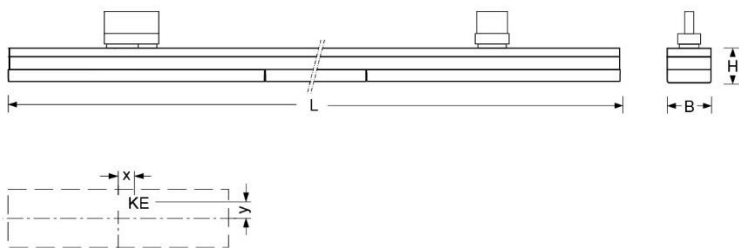

phase track luminaire. Sheet steel housing, painted. Housing colour black RAL 9005. Direct/indirect diffuse-radiant. Ice-finish Individual Lens Optic made of acrylic with lateral beam. Electrical connection via 3-phase conductor rail + DALI adapter, type DPSN/DPSNA (dimmmable). For conductor rail system Lichtwerk DPSN/DPSNA, Global Trac DALI. Available accessories: Tool clip-TT ERW to release luminaire from track (722 9000 100)

- Article No.: 7727446604
- Housing material: steel
- Housing colour: black RAL 9005
- Light distribution: direct/indirect wide distribution
- Type of installation: Track mounting
- Certification mark: IP 20, Protection class I, F, Indoor, CE

## Dimensions

- Dimensions LxWxH/DxH: 1220 x 55 x 40 (mm)
- Weight (net): 2.2 (kg)

## Lighting/Electrical

- Placement: LED, Colour rendering/Light colour CRI  $\geq 80$  / 4000K
- Direct/Indirect: 90 % / 10 %
- UGR lat/lon: 25.2 / 24.5
- Luminaire luminous flux: 4100 (lm)
- LED service life: 050000h L80/B10
- Luminaire luminous efficacy: 154 (lm/W)
- System output: 27 (W)
- Controller: Electronic driver DALI (1 pcs.)
- Mains voltage max.: 230 V / 50 Hz
- Energy efficiency class: D