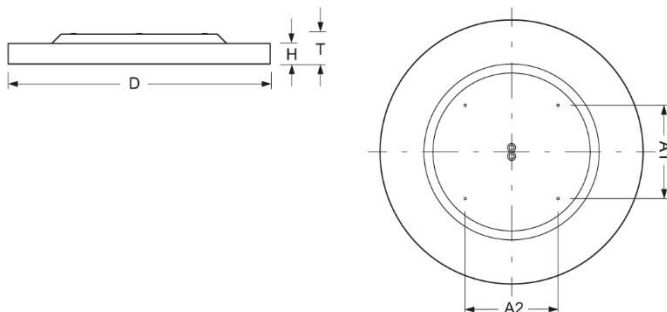

Surface-mounted luminaire. Round aluminium profile, texture painted. Suitable for ceiling mounting. Housing colour white aluminium RAL 9006. Direct distribution. Light distribution via microprismatic panel with conical glare elimination in multilayer technology. For VDU workstations $65^\circ < 3000\text{cd/m}^2$, $\text{UGR} \leq 19$ according to DIN EN 12464-1. Electrical connection via three-pole feed-in and connection terminal with plug-in technology, with integrated protective earth connection and unlocking button, suitable for rigid and flexible cables up to $2,5\text{mm}^2$. Easy mounting due to bayonet lock and plug & play connection.

- Article No.: 4689074156
- Housing material: Aluminium
- Housing colour: white aluminium RAL 9006
- Light distribution: direct distribution
- Type of installation: Individual surface mounting
- Certification mark: IP 20, Protection class I, VDU $65^\circ < 3000$, Indoor, CE

Dimensions

- Dimensions LxWxH/DxH: 880 x 69 (mm)
- Depth: 102 (mm)
- Mounting distance A1: 311 (mm)
- Mounting distance A2: 311 (mm)
- Weight (net): 14 (kg)

Lighting/Electrical

- Placement: LED, Colour rendering/Light colour CRI ≥ 90 / 4000K
- Direct/Indirect: 100 % / 0 %
- UGR lat/lon: 19.0 / 19.0
- Luminaire luminous flux: 8300 (lm)
- LED service life: 050000h L80/B10
- Luminaire luminous efficacy: 135 (lm/W)
- System output: 62 (W)
- Controller: Electronic driver (1 pcs.)
- Mains voltage max.: 230 V / 50 Hz
- Energy efficiency class: C