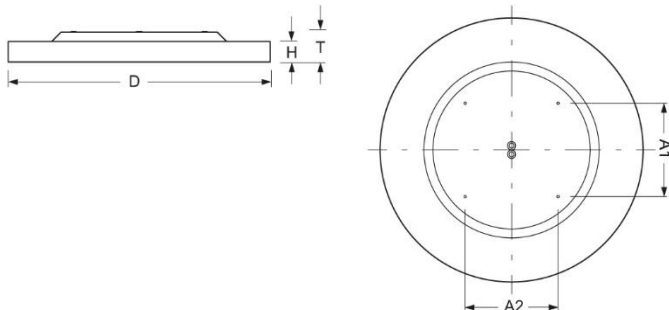

Surface-mounted luminaire. Round aluminium profile, texture painted. Suitable for ceiling mounting. Housing colour black RAL 9005. Direct distribution. Light distribution via microprismatic panel with conical glare elimination in multilayer technology. For VDU workstations  $65^\circ < 3000\text{cd/m}^2$ ,  $\text{UGR} \leq 19$  according to DIN EN 12464-1. Electrical connection via three-pole feed-in and connection terminal with plug-in technology, with integrated protective earth connection and unlocking button, suitable for rigid and flexible cables up to  $2,5\text{mm}^2$ . Easy mounting due to bayonet lock and plug & play connection.

- Article No.: 4689074154
- Housing material: Aluminium
- Housing colour: black RAL 9005
- Light distribution: direct distribution
- Type of installation: Individual surface mounting
- Certification mark: IP 20, Protection class I, VDU  $65^\circ < 3000$ , Indoor, CE

## Dimensions

- Dimensions LxWxH/DxH: 880 x 69 (mm)
- Depth: 102 (mm)
- Mounting distance A1: 311 (mm)
- Mounting distance A2: 311 (mm)
- Weight (net): 14 (kg)