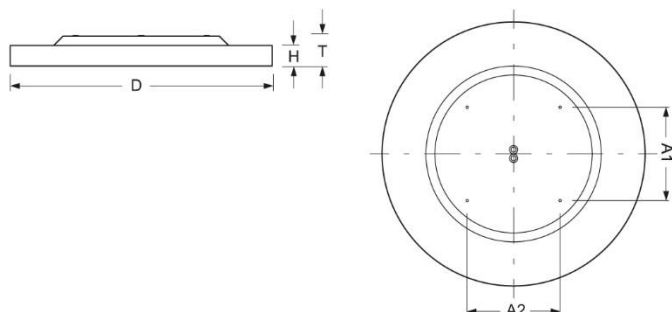

Surface-mounted luminaire. Round aluminium profile, texture painted. Suitable for ceiling mounting. Housing colour white aluminium RAL 9006. Direct distribution. Light distribution via microprismatic panel with conical glare elimination in multilayer technology. For VDU workstations $65^\circ < 3000\text{cd/m}^2$, $\text{UGR} \leq 19$ according to DIN EN 12464-1. Electrical connection via five-pole feed-in and connection terminal with plug-in technology, with integrated protective earth connection and unlocking button, suitable for rigid and flexible cables up to $2,5\text{mm}^2$. Easy mounting due to bayonet lock and plug & play connection.

- Article No.: 4689076656
- Housing material: Aluminium
- Housing colour: white aluminium RAL 9006
- Light distribution: direct distribution
- Type of installation: Individual surface mounting
- Certification mark: IP 20, Protection class I, VDU $65^\circ < 3000$, Indoor, CE

Dimensions

- Dimensions LxWxH/DxH: 880 x 69 (mm)
- Depth: 102 (mm)
- Mounting distance A1: 311 (mm)
- Mounting distance A2: 311 (mm)
- Weight (net): 14 (kg)

Lighting/Electrical

- Placement: LED, Colour rendering/Light colour CRI ≥ 90 / 4000K
- Direct/Indirect: 100 % / 0 %
- UGR lat/lon: 19.0 / 19.0
- Luminaire luminous flux: 8300 (lm)
- LED service life: 050000h L80/B10
- Luminaire luminous efficacy: 135 (lm/W)
- System output: 62 (W)
- Controller: Electronic driver DALI (1 pcs.)
- Mains voltage max.: 230 V / 50 Hz
- Energy efficiency class: C