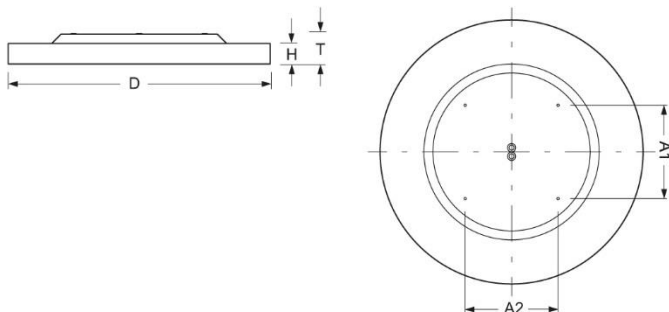

Surface-mounted luminaire. Round aluminium profile, texture painted. Suitable for ceiling mounting. Housing colour black RAL 9005. Direct distribution. Light distribution via microprismatic panel with conical glare elimination in multilayer technology. For VDU workstations $65^\circ < 3000\text{cd/m}^2$, $\text{UGR} \leq 19$ according to DIN EN 12464-1. Electrical connection via five-pole feed-in and connection terminal with plug-in technology, with integrated protective earth connection and unlocking button, suitable for rigid and flexible cables up to $2,5\text{mm}^2$. Easy mounting due to bayonet lock and plug & play connection.

- Article No.: 4689076654
- Housing material: Aluminium
- Housing colour: black RAL 9005
- Light distribution: direct distribution
- Type of installation: Individual surface mounting
- Certification mark: IP 20, Protection class I, VDU $65^\circ < 3000$, Indoor, CE

Dimensions

- Dimensions LxWxH/DxH: 880 x 69 (mm)
- Depth: 102 (mm)
- Mounting distance A1: 311 (mm)
- Mounting distance A2: 311 (mm)
- Weight (net): 14 (kg)

Lighting/Electrical

- Placement: LED, Colour rendering/Light colour CRI ≥ 90 / 4000K
- Direct/Indirect: 100 % / 0 %
- UGR lat/lon: 19.0 / 19.0
- Luminaire luminous flux: 8300 (lm)
- LED service life: 050000h L80/B10
- Luminaire luminous efficacy: 135 (lm/W)
- System output: 62 (W)
- Controller: Electronic driver DALI (1 pcs.)
- Mains voltage max.: 230 V / 50 Hz
- Energy efficiency class: C