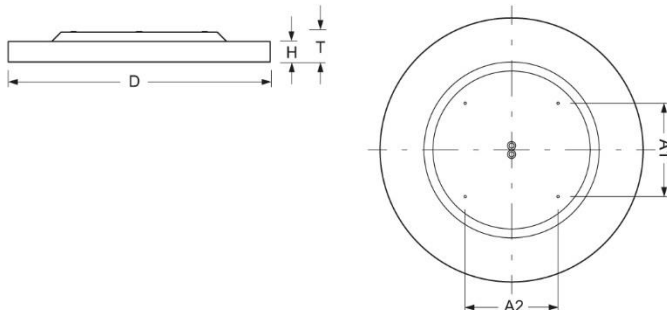

Surface-mounted luminaire. Round aluminium profile, texture painted. Suitable for ceiling mounting. Housing colour white aluminium RAL 9006. Direct distribution. Light distribution via microprismatic panel with conical glare elimination in multilayer technology. For VDU workstations $65^\circ < 3000\text{cd/m}^2$, $\text{UGR} \leq 19$ according to DIN EN 12464-1. Electrical connection via three-pole feed-in and connection terminal with plug-in technology, with integrated protective earth connection and unlocking button, suitable for rigid and flexible cables up to $2,5\text{mm}^2$. Easy mounting due to bayonet lock and plug & play connection.

- Article No.: 4689044156
- Housing material: Aluminium
- Housing colour: white aluminium RAL 9006
- Light distribution: direct distribution
- Type of installation: Individual surface mounting
- Certification mark: IP 20, Protection class I, VDU $65^\circ < 3000$, Indoor, CE

Dimensions

- Dimensions LxWxH/DxH: 880 x 69 (mm)
- Depth: 102 (mm)
- Mounting distance A1: 311 (mm)
- Mounting distance A2: 311 (mm)
- Weight (net): 14 (kg)

Lighting/Electrical

- Placement: LED, Colour rendering/Light colour CRI ≥ 80 / 4000K
- Direct/Indirect: 100 % / 0 %
- UGR lat/lon: 19.0 / 19.0
- Luminaire luminous flux: 8200 (lm)
- LED service life: 050000h L80/B10
- Luminaire luminous efficacy: 153 (lm/W)
- System output: 54 (W)
- Controller: Electronic driver (1 pcs.)
- Mains voltage max.: 230 V / 50 Hz
- Energy efficiency class: C