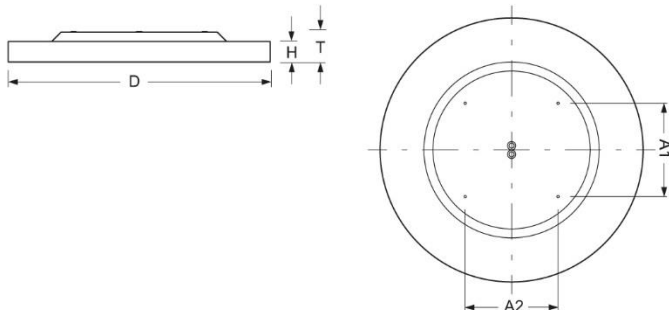

Surface-mounted luminaire. Round aluminium profile, texture painted. Suitable for ceiling mounting. Housing colour black RAL 9005. Direct distribution. Light distribution via microprismatic panel with conical glare elimination in multilayer technology. For VDU workstations $65^\circ < 3000\text{cd/m}^2$, $\text{UGR} \leq 19$ according to DIN EN 12464-1. Electrical connection via three-pole feed-in and connection terminal with plug-in technology, with integrated protective earth connection and unlocking button, suitable for rigid and flexible cables up to $2,5\text{mm}^2$. Easy mounting due to bayonet lock and plug & play connection.

- Article No.: 4689044154
- Housing material: Aluminium
- Housing colour: black RAL 9005
- Light distribution: direct distribution
- Type of installation: Individual surface mounting
- Certification mark: IP 20, Protection class I, VDU $65^\circ < 3000$, Indoor, CE

Dimensions

- Dimensions LxWxH/DxH: 880 x 69 (mm)
- Depth: 102 (mm)
- Mounting distance A1: 311 (mm)
- Mounting distance A2: 311 (mm)
- Weight (net): 14 (kg)

Lighting/Electrical

- Placement: LED, Colour rendering/Light colour CRI ≥ 80 / 4000K
- Direct/Indirect: 100 % / 0 %
- UGR lat/lon: 19.0 / 19.0
- Luminaire luminous flux: 8200 (lm)
- LED service life: 050000h L80/B10
- Luminaire luminous efficacy: 153 (lm/W)
- System output: 54 (W)
- Controller: Electronic driver (1 pcs.)
- Mains voltage max.: 230 V / 50 Hz
- Energy efficiency class: C