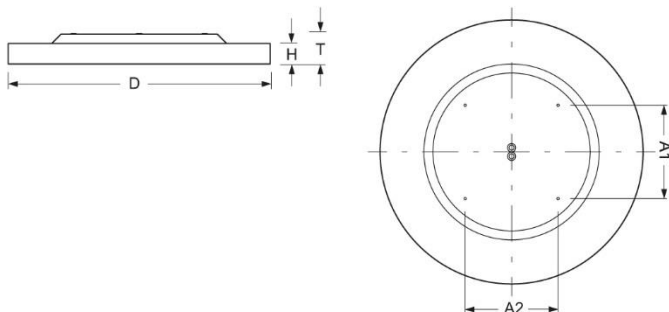

Surface-mounted luminaire. Round aluminium profile, texture painted. Suitable for ceiling mounting. Housing colour white aluminium RAL 9006. Direct distribution. Light distribution via microprismatic panel with conical glare elimination in multilayer technology. For VDU workstations $65^\circ < 3000\text{cd/m}^2$, $\text{UGR} \leq 19$ according to DIN EN 12464-1. Electrical connection via five-pole feed-in and connection terminal with plug-in technology, with integrated protective earth connection and unlocking button, suitable for rigid and flexible cables up to $2,5\text{mm}^2$. Easy mounting due to bayonet lock and plug & play connection.

- Article No.: 4689046656
- Housing material: Aluminium
- Housing colour: white aluminium RAL 9006
- Light distribution: direct distribution
- Type of installation: Individual surface mounting
- Certification mark: IP 20, Protection class I, VDU $65^\circ < 3000$, Indoor, CE

Dimensions

- Dimensions LxWxH/DxH: 880 x 69 (mm)
- Depth: 102 (mm)
- Mounting distance A1: 311 (mm)
- Mounting distance A2: 311 (mm)
- Weight (net): 14 (kg)

Lighting/Electrical

- Placement: LED, Colour rendering/Light colour CRI ≥ 80 / 4000K
- Direct/Indirect: 100 % / 0 %
- UGR lat/lon: 19.0 / 19.0
- Luminaire luminous flux: 8200 (lm)
- LED service life: 050000h L80/B10
- Luminaire luminous efficacy: 153 (lm/W)
- System output: 54 (W)
- Controller: Electronic driver DALI (1 pcs.)
- Mains voltage max.: 230 V / 50 Hz
- Energy efficiency class: C