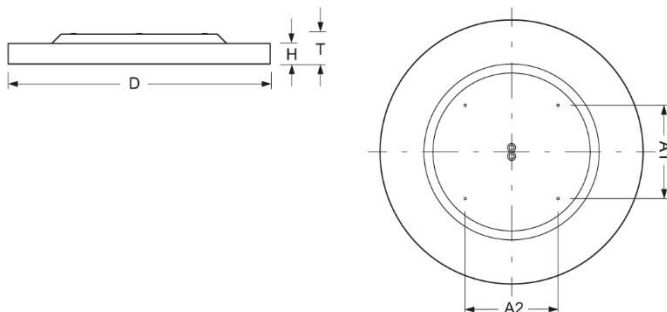

Surface-mounted luminaire. Round aluminium profile, texture painted. Suitable for ceiling mounting. Housing colour black RAL 9005. Direct distribution. Light distribution via microprismatic panel with conical glare elimination in multilayer technology. For VDU workstations $65^\circ < 3000\text{cd/m}^2$, $\text{UGR} \leq 19$ according to DIN EN 12464-1. Electrical connection via five-pole feed-in and connection terminal with plug-in technology, with integrated protective earth connection and unlocking button, suitable for rigid and flexible cables up to $2,5\text{mm}^2$. Easy mounting due to bayonet lock and plug & play connection.

- Article No.: 4689046654
- Housing material: Aluminium
- Housing colour: black RAL 9005
- Light distribution: direct distribution
- Type of installation: Individual surface mounting
- Certification mark: IP 20, Protection class I, VDU $65^\circ < 3000$, Indoor, CE

Dimensions

- Dimensions LxWxH/DxH: 880 x 69 (mm)
- Depth: 102 (mm)
- Mounting distance A1: 311 (mm)
- Mounting distance A2: 311 (mm)
- Weight (net): 14 (kg)

Lighting/Electrical

- Placement: LED, Colour rendering/Light colour CRI ≥ 80 / 4000K
- Direct/Indirect: 100 % / 0 %
- UGR lat/lon: 19.0 / 19.0
- Luminaire luminous flux: 8200 (lm)
- LED service life: 050000h L80/B10
- Luminaire luminous efficacy: 153 (lm/W)
- System output: 54 (W)
- Controller: Electronic driver DALI (1 pcs.)
- Mains voltage max.: 230 V / 50 Hz
- Energy efficiency class: C