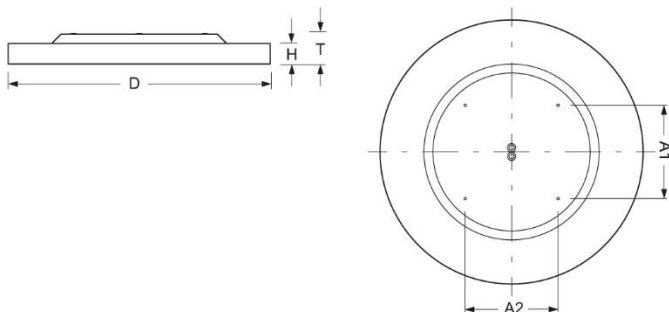

Surface-mounted luminaire. Round aluminium profile, texture painted. Suitable for ceiling mounting. Housing colour white aluminium RAL 9006. Direct distribution. Light distribution via microprismatic panel with conical glare elimination in multilayer technology. For VDU workstations $65^\circ < 3000\text{cd/m}^2$, $\text{UGR} \leq 19$ according to DIN EN 12464-1. Electrical connection via three-pole feed-in and connection terminal with plug-in technology, with integrated protective earth connection and unlocking button, suitable for rigid and flexible cables up to $2,5\text{mm}^2$. Easy mounting due to bayonet lock and plug & play connection.

- Article No.: 4689054156
- Housing material: Aluminium
- Housing colour: white aluminium RAL 9006
- Light distribution: direct distribution
- Type of installation: Individual surface mounting
- Certification mark: IP 20, Protection class I, VDU $65^\circ < 3000$, Indoor, CE

Dimensions

- Dimensions LxWxH/DxH: 880 x 69 (mm)
- Depth: 102 (mm)
- Mounting distance A1: 311 (mm)
- Mounting distance A2: 311 (mm)
- Weight (net): 14 (kg)

Lighting/Electrical

- Placement: LED, Colour rendering/Light colour CRI ≥ 90 / 3000K
- Direct/Indirect: 100 % / 0 %
- UGR lat/lon: 18.8 / 18.8
- Luminaire luminous flux: 7900 (lm)
- LED service life: 050000h L80/B10
- Luminaire luminous efficacy: 128 (lm/W)
- System output: 62 (W)
- Controller: Electronic driver (1 pcs.)
- Mains voltage max.: 230 V / 50 Hz
- Energy efficiency class: D