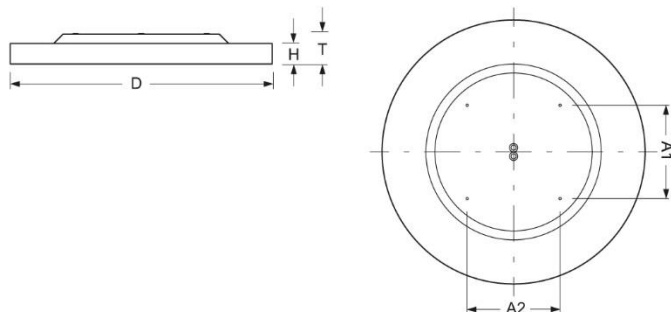

Surface-mounted luminaire. Round aluminium profile, texture painted. Suitable for ceiling mounting. Housing colour white aluminium RAL 9006. Direct distribution. Light distribution via microprismatic panel with conical glare elimination in multilayer technology. For VDU workstations $65^\circ < 3000\text{cd/m}^2$, $\text{UGR} \leq 19$ according to DIN EN 12464-1. Electrical connection via five-pole feed-in and connection terminal with plug-in technology, with integrated protective earth connection and unlocking button, suitable for rigid and flexible cables up to $2,5\text{mm}^2$. Easy mounting due to bayonet lock and plug & play connection.

- Article No.: 4689056656
- Housing material: Aluminium
- Housing colour: white aluminium RAL 9006
- Light distribution: direct distribution
- Type of installation: Individual surface mounting
- Certification mark: IP 20, Protection class I, VDU $65^\circ < 3000$, Indoor, CE

Dimensions

- Dimensions LxWxH/DxH: 880 x 69 (mm)
- Depth: 102 (mm)
- Mounting distance A1: 311 (mm)
- Mounting distance A2: 311 (mm)
- Weight (net): 14 (kg)

Lighting/Electrical

- Placement: LED, Colour rendering/Light colour CRI ≥ 90 / 3000K
- Direct/Indirect: 100 % / 0 %
- UGR lat/lon: 18.8 / 18.8
- Luminaire luminous flux: 7900 (lm)
- LED service life: 050000h L80/B10
- Luminaire luminous efficacy: 128 (lm/W)
- System output: 62 (W)
- Controller: Electronic driver DALI (1 pcs.)
- Mains voltage max.: 230 V / 50 Hz
- Energy efficiency class: D