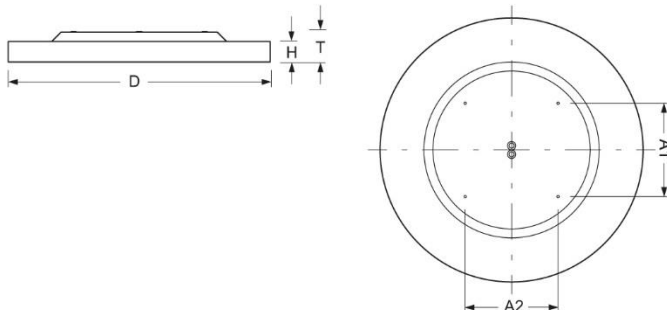

Surface-mounted luminaire. Round aluminium profile, texture painted. Suitable for ceiling mounting. Housing colour black RAL 9005. Direct distribution. Light distribution via microprismatic panel with conical glare elimination in multilayer technology. For VDU workstations  $65^\circ < 3000\text{cd/m}^2$ ,  $\text{UGR} \leq 19$  according to DIN EN 12464-1. Electrical connection via five-pole feed-in and connection terminal with plug-in technology, with integrated protective earth connection and unlocking button, suitable for rigid and flexible cables up to  $2,5\text{mm}^2$ . Easy mounting due to bayonet lock and plug & play connection.

- Article No.: 4689056654
- Housing material: Aluminium
- Housing colour: black RAL 9005
- Light distribution: direct distribution
- Type of installation: Individual surface mounting
- Certification mark: IP 20, Protection class I, VDU  $65^\circ < 3000$ , Indoor, CE

## Dimensions

- Dimensions LxWxH/DxH: 880 x 69 (mm)
- Depth: 102 (mm)
- Mounting distance A1: 311 (mm)
- Mounting distance A2: 311 (mm)
- Weight (net): 14 (kg)