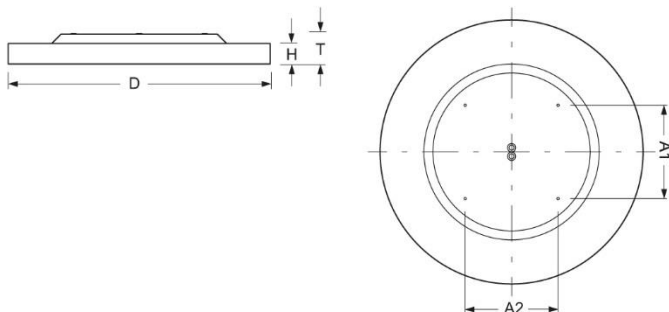

Surface-mounted luminaire. Round aluminium profile, texture painted. Suitable for ceiling mounting. Housing colour white aluminium RAL 9006. Direct distribution. Light distribution via microprismatic panel with conical glare elimination in multilayer technology. For VDU workstations  $65^\circ < 3000\text{cd/m}^2$ ,  $\text{UGR} \leq 19$  according to DIN EN 12464-1. Electrical connection via three-pole feed-in and connection terminal with plug-in technology, with integrated protective earth connection and unlocking button, suitable for rigid and flexible cables up to  $2,5\text{mm}^2$ . Easy mounting due to bayonet lock and plug & play connection.

- Article No.: 4689034156
- Housing material: Aluminium
- Housing colour: white aluminium RAL 9006
- Light distribution: direct distribution
- Type of installation: Individual surface mounting
- Certification mark: IP 20, Protection class I, VDU  $65^\circ < 3000$ , Indoor, CE

## Dimensions

- Dimensions LxWxH/DxH: 880 x 69 (mm)
- Depth: 102 (mm)
- Mounting distance A1: 311 (mm)
- Mounting distance A2: 311 (mm)
- Weight (net): 14 (kg)