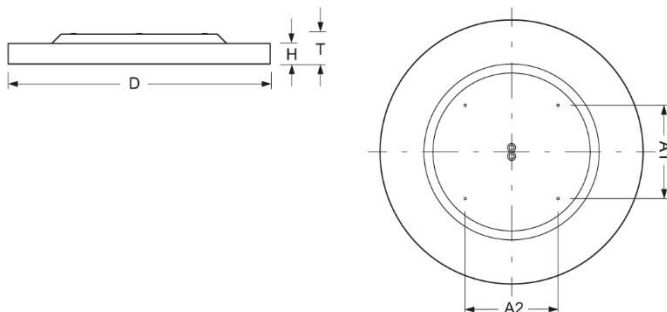

Surface-mounted luminaire. Round aluminium profile, texture painted. Suitable for ceiling mounting. Housing colour black RAL 9005. Direct distribution. Light distribution via microprismatic panel with conical glare elimination in multilayer technology. For VDU workstations $65^\circ < 3000\text{cd/m}^2$, $\text{UGR} \leq 19$ according to DIN EN 12464-1. Electrical connection via three-pole feed-in and connection terminal with plug-in technology, with integrated protective earth connection and unlocking button, suitable for rigid and flexible cables up to $2,5\text{mm}^2$. Easy mounting due to bayonet lock and plug & play connection.

- Article No.: 4689034154
- Housing material: Aluminium
- Housing colour: black RAL 9005
- Light distribution: direct distribution
- Type of installation: Individual surface mounting
- Certification mark: IP 20, Protection class I, VDU $65^\circ < 3000$, Indoor, CE

Dimensions

- Dimensions LxWxH/DxH: 880 x 69 (mm)
- Depth: 102 (mm)
- Mounting distance A1: 311 (mm)
- Mounting distance A2: 311 (mm)
- Weight (net): 14 (kg)

Lighting/Electrical

- Placement: LED, Colour rendering/Light colour CRI $\geq 80 / 3000\text{K}$
- Direct/Indirect: 100 % / 0 %
- UGR lat/lon: 18.8 / 18.8
- Luminaire luminous flux: 7800 (lm)
- LED service life: 050000h L80/B10
- Luminaire luminous efficacy: 145 (lm/W)
- System output: 54 (W)
- Controller: Electronic driver (1 pcs.)
- Mains voltage max.: 230 V / 50 Hz
- Energy efficiency class: C