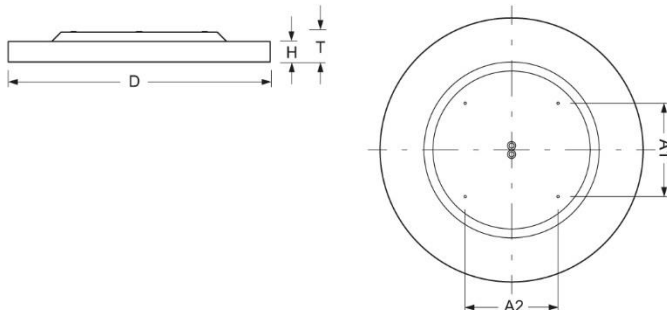

Surface-mounted luminaire. Round aluminium profile, texture painted. Suitable for ceiling mounting. Housing colour white aluminium RAL 9006. Direct distribution. Light distribution via microprismatic panel with conical glare elimination in multilayer technology. For VDU workstations  $65^\circ < 3000\text{cd/m}^2$ ,  $\text{UGR} \leq 19$  according to DIN EN 12464-1. Electrical connection via five-pole feed-in and connection terminal with plug-in technology, with integrated protective earth connection and unlocking button, suitable for rigid and flexible cables up to  $2,5\text{mm}^2$ . Easy mounting due to bayonet lock and plug & play connection.

- Article No.: 4689036656
- Housing material: Aluminium
- Housing colour: white aluminium RAL 9006
- Light distribution: direct distribution
- Type of installation: Individual surface mounting
- Certification mark: IP 20, Protection class I, VDU  $65^\circ < 3000$ , Indoor, CE

## Dimensions

- Dimensions LxWxH/DxH: 880 x 69 (mm)
- Depth: 102 (mm)
- Mounting distance A1: 311 (mm)
- Mounting distance A2: 311 (mm)
- Weight (net): 14 (kg)