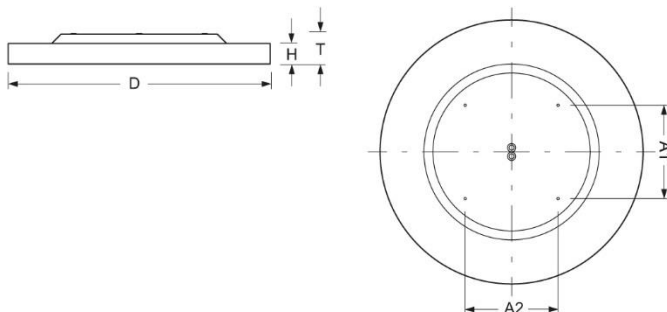

Surface-mounted luminaire. Round aluminium profile, texture painted. Suitable for ceiling mounting. Housing colour black RAL 9005. Direct distribution. Light distribution via microprismatic panel with conical glare elimination in multilayer technology. For VDU workstations  $65^\circ < 3000\text{cd/m}^2$ ,  $\text{UGR} \leq 19$  according to DIN EN 12464-1. Electrical connection via five-pole feed-in and connection terminal with plug-in technology, with integrated protective earth connection and unlocking button, suitable for rigid and flexible cables up to  $2,5\text{mm}^2$ . Easy mounting due to bayonet lock and plug & play connection.

- Article No.: 4689036654
- Housing material: Aluminium
- Housing colour: black RAL 9005
- Light distribution: direct distribution
- Type of installation: Individual surface mounting
- Certification mark: IP 20, Protection class I, VDU  $65^\circ < 3000$ , Indoor, CE

## Dimensions

- Dimensions LxWxH/DxH: 880 x 69 (mm)
- Depth: 102 (mm)
- Mounting distance A1: 311 (mm)
- Mounting distance A2: 311 (mm)
- Weight (net): 14 (kg)