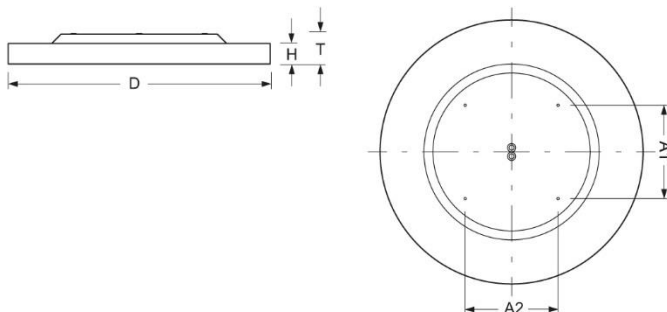

Surface-mounted luminaire. Round aluminium profile, texture painted. Suitable for ceiling and wall mounting. Housing colour white aluminium RAL 9006. Direct distribution. Homogenous illumination by satinised special acrylic pane with high transmission. Electrical connection via three-pole feed-in and connection terminal with plug-in technology, with integrated protective earth connection and unlocking button, suitable for rigid and flexible cables up to 2,5mm². Easy mounting due to bayonet lock and plug & play connection.

- Article No.: 4689174186
- Housing material: Aluminium
- Housing colour: white aluminium RAL 9006
- Light distribution: direct distribution
- Type of installation: Individual surface mounting
- Certification mark: IP 20, Protection class I, Indoor, CE

Dimensions

- Dimensions LxWxH/DxH: 880 x 69 (mm)
- Depth: 102 (mm)
- Mounting distance A1: 311 (mm)
- Mounting distance A2: 311 (mm)
- Weight (net): 14 (kg)

Lighting/Electrical

- Placement: LED, Colour rendering/Light colour CRI ≥ 90 / 4000K
- Direct/Indirect: 100 % / 0 %
- UGR lat/lon: 23.7 / 23.7
- Luminaire luminous flux: 14800 (lm)
- LED service life: 050000h L80/B10
- Luminaire luminous efficacy: 143 (lm/W)
- System output: 104 (W)
- Controller: Electronic driver (1 pcs.)
- Mains voltage max.: 230 V / 50 Hz
- Energy efficiency class: C