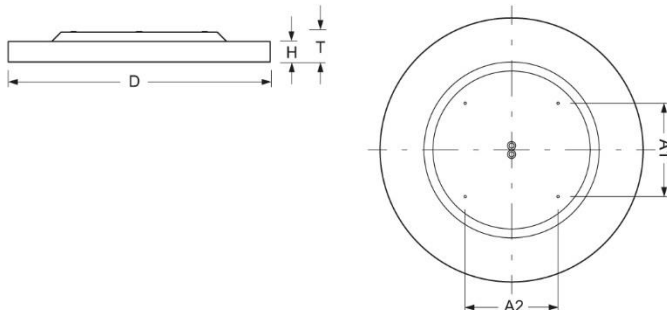

Surface-mounted luminaire. Round aluminium profile, texture painted. Suitable for ceiling and wall mounting. Housing colour black RAL 9005. Direct distribution. Homogenous illumination by satinised special acrylic pane with high transmission. Electrical connection via three-pole feed-in and connection terminal with plug-in technology, with integrated protective earth connection and unlocking button, suitable for rigid and flexible cables up to 2,5mm². Easy mounting due to bayonet lock and plug & play connection.

- Article No.: 4689174184
- Housing material: Aluminium
- Housing colour: black RAL 9005
- Light distribution: direct distribution
- Type of installation: Individual surface mounting
- Certification mark: IP 20, Protection class I, Indoor, CE

Dimensions

- Dimensions LxWxH/DxH: 880 x 69 (mm)
- Depth: 102 (mm)
- Mounting distance A1: 311 (mm)
- Mounting distance A2: 311 (mm)
- Weight (net): 14 (kg)

Lighting/Electrical

- Placement: LED, Colour rendering/Light colour CRI ≥ 90 / 4000K
- Direct/Indirect: 100 % / 0 %
- UGR lat/lon: 23.7 / 23.7
- Luminaire luminous flux: 14800 (lm)
- LED service life: 050000h L80/B10
- Luminaire luminous efficacy: 143 (lm/W)
- System output: 104 (W)
- Controller: Electronic driver (1 pcs.)
- Mains voltage max.: 230 V / 50 Hz
- Energy efficiency class: C